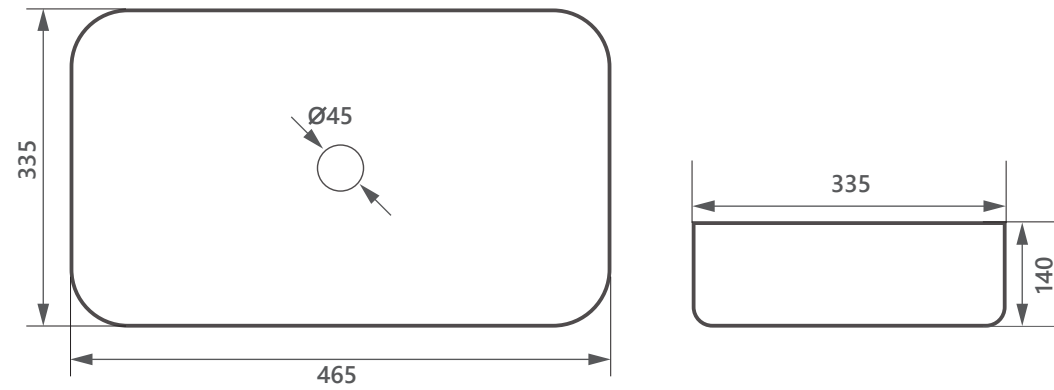

# DIMENSIONAL DRAWING

**Range:** Ceramic basins

**Product Code:** VE.722.55

**Description:** Curved linear counter top bowl

---

All measurements are in mm

ARMERA

info@armera.co.uk  
www.armera.co.uk