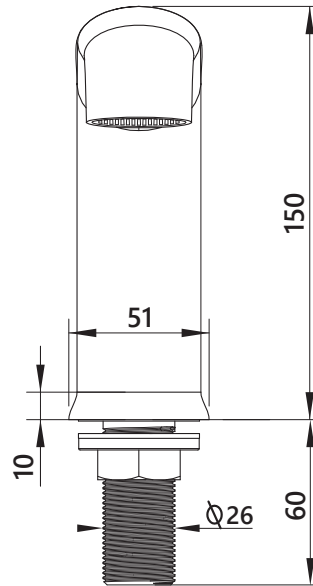

DIMENSIONAL DRAWING

Range: Vaere

Product Code: VA.918

Description: Deck mounted bath spout

All measurements are in mm

ARMERA

info@armera.co.uk
www.armera.co.uk