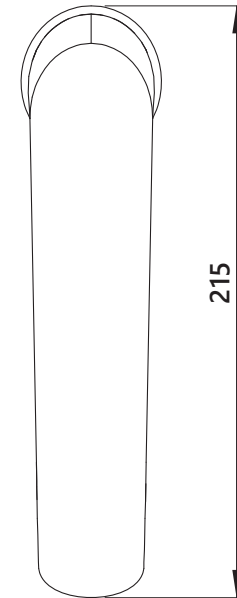

DIMENSIONAL DRAWING

Range: Vaere

Product Code: VA.918

Description: Deck mounted bath spout

All measurements are in mm

ARMERA

info@armera.co.uk
www.armera.co.uk