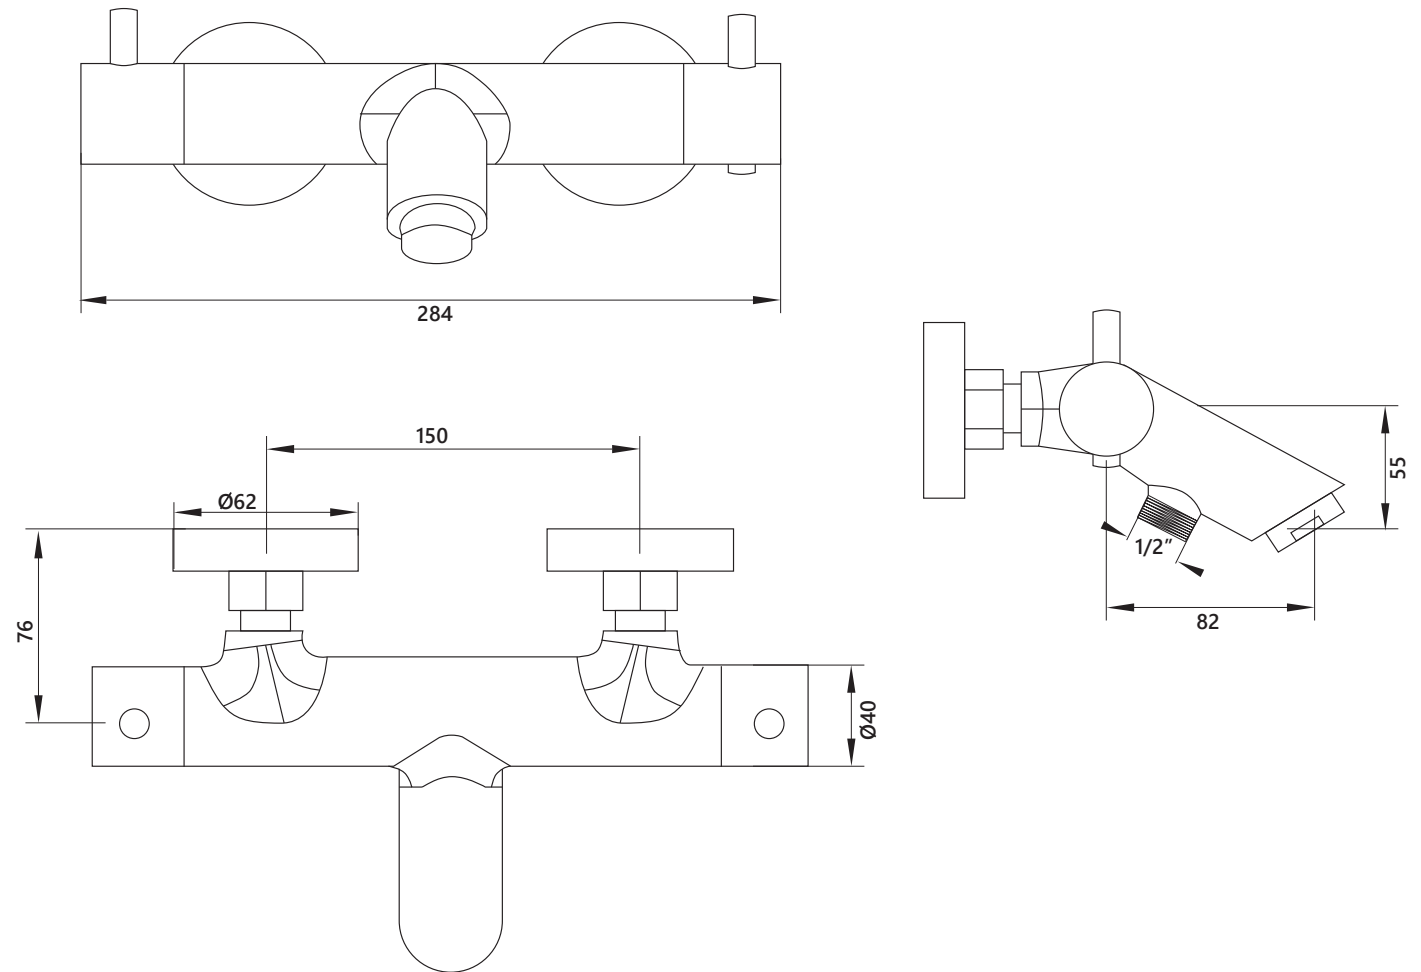

DIMENSIONAL DRAWING

Range: Exposed Thermostatic Valves

Product Code: TH.325

Description: Exposed thermostatic bath
shower mixer

All measurements are in mm

ARMERA

info@armera.co.uk
www.armera.co.uk