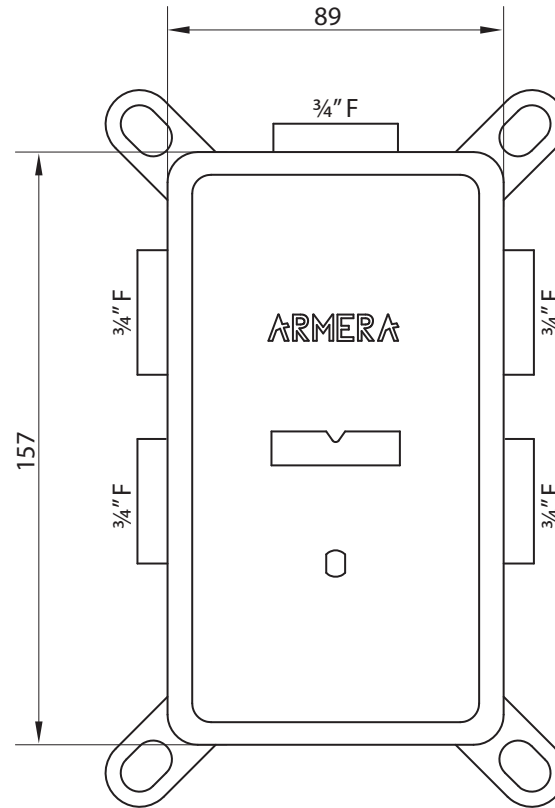

DIMENSIONAL DRAWING

Range: Thermostatic Valves - ARMERA Dock

Product Code: TH.310

Description: First fix housing for all
concealed valves

All measurements are in mm

ARMERA

info@armera.co.uk
www.armera.co.uk