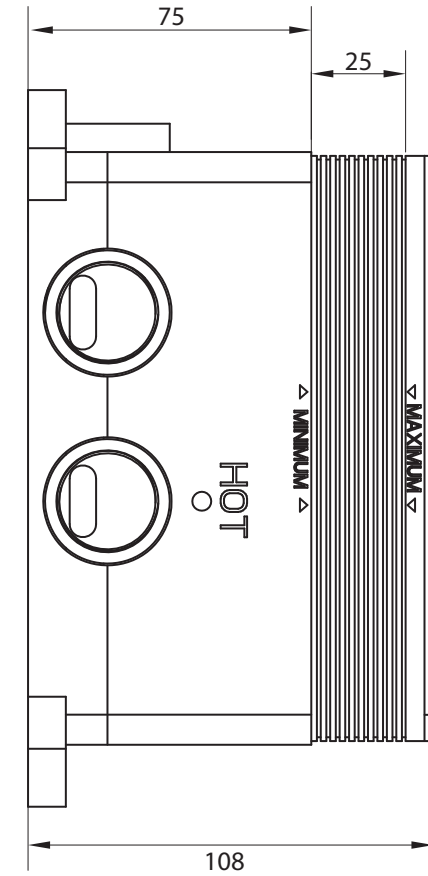

DIMENSIONAL DRAWING

Range: Thermostatic Valves - ARMERA Dock

Product Code: TH.310

Description: First fix housing for all
concealed valves

All measurements are in mm

ARMERA

info@armera.co.uk
www.armera.co.uk