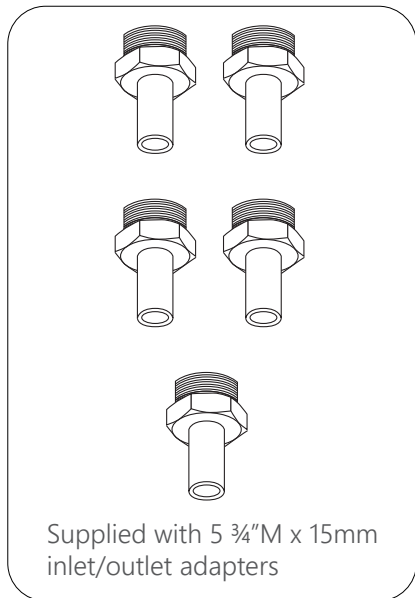

DIMENSIONAL DRAWING

Range: Thermostatic Valves - ARMERA Dock

Product Code: TH.310

Description: First fix housing for all
concealed valves

All measurements are in mm

ARMERA

info@armera.co.uk
www.armera.co.uk