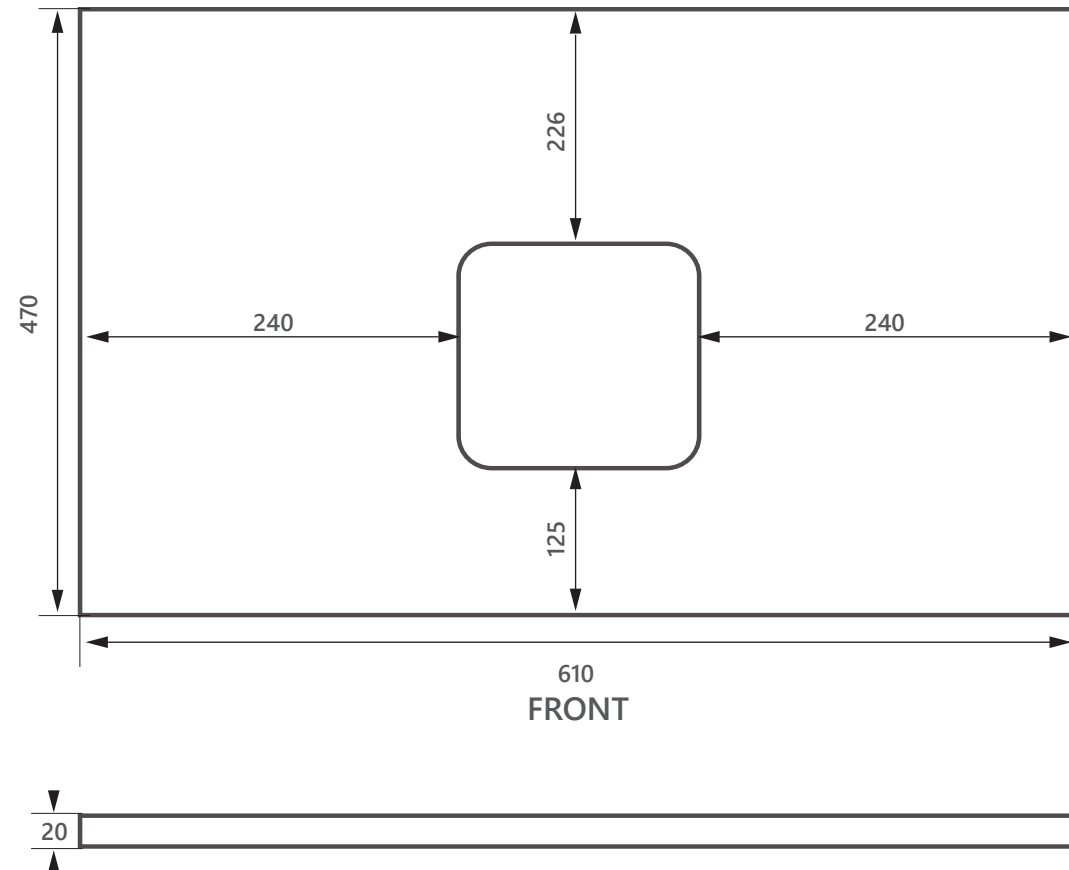

# DIMENSIONAL DRAWING

**Range:** Counter-top slabs

**Product Code:** SL.670.500

**Description:** 500 solid surface top

All measurements are in mm

ARMERA®

info@armera.co.uk  
www.armera.co.uk

# DIMENSIONAL DRAWING

**Range:** Counter-top slabs

**Product Code:** SL.670.600

**Description:** 600 solid surface top

All measurements are in mm

ARMERA®

info@armera.co.uk  
www.armera.co.uk

# DIMENSIONAL DRAWING

**Range:** Counter-top slabs

**Product Code:** SL.670.800

**Description:** 800 solid surface top

All measurements are in mm

ARMERA®

info@armera.co.uk  
www.armera.co.uk

# DIMENSIONAL DRAWING

**Range:** Counter-top slabs

**Product Code:** SL.670.1200

**Description:** 1200 solid surface top

All measurements are in mm

ARMERA®

info@armera.co.uk  
www.armera.co.uk