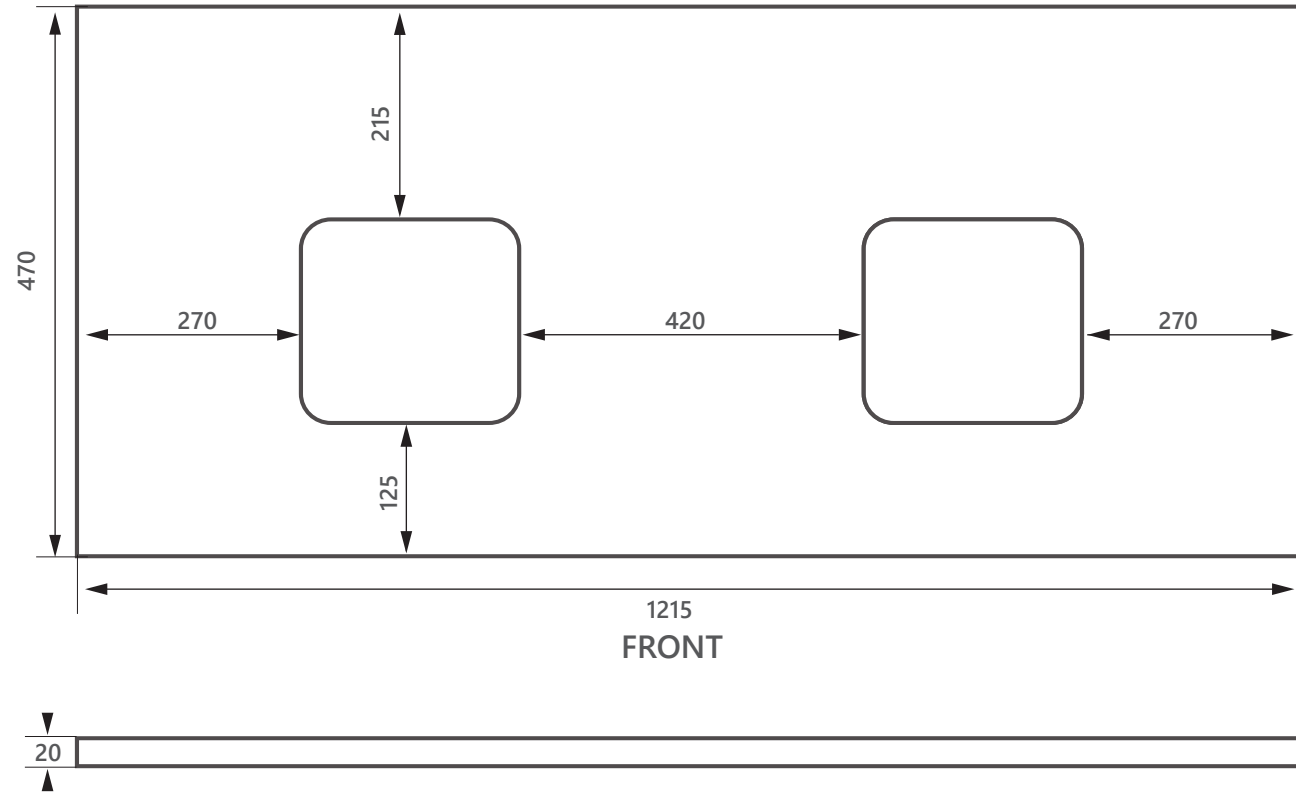

# DIMENSIONAL DRAWING

**Range:** Counter-top slabs

**Product Code:** SL.670.500

**Description:** 500 solid surface top

All measurements are in mm

ARMERA®

info@armera.co.uk  
www.armera.co.uk

# DIMENSIONAL DRAWING

**Range:** Counter-top slabs

**Product Code:** SL.670.600

**Description:** 600 solid surface top

All measurements are in mm

ARMERA®

info@armera.co.uk  
www.armera.co.uk

# DIMENSIONAL DRAWING

**Range:** Counter-top slabs

**Product Code:** SL.670.800

**Description:** 800 solid surface top

All measurements are in mm

ARMERA®

info@armera.co.uk  
www.armera.co.uk

# DIMENSIONAL DRAWING

**Range:** Counter-top slabs

**Product Code:** SL.670.1200

**Description:** 1200 solid surface top

All measurements are in mm

ARMERA®

info@armera.co.uk  
www.armera.co.uk