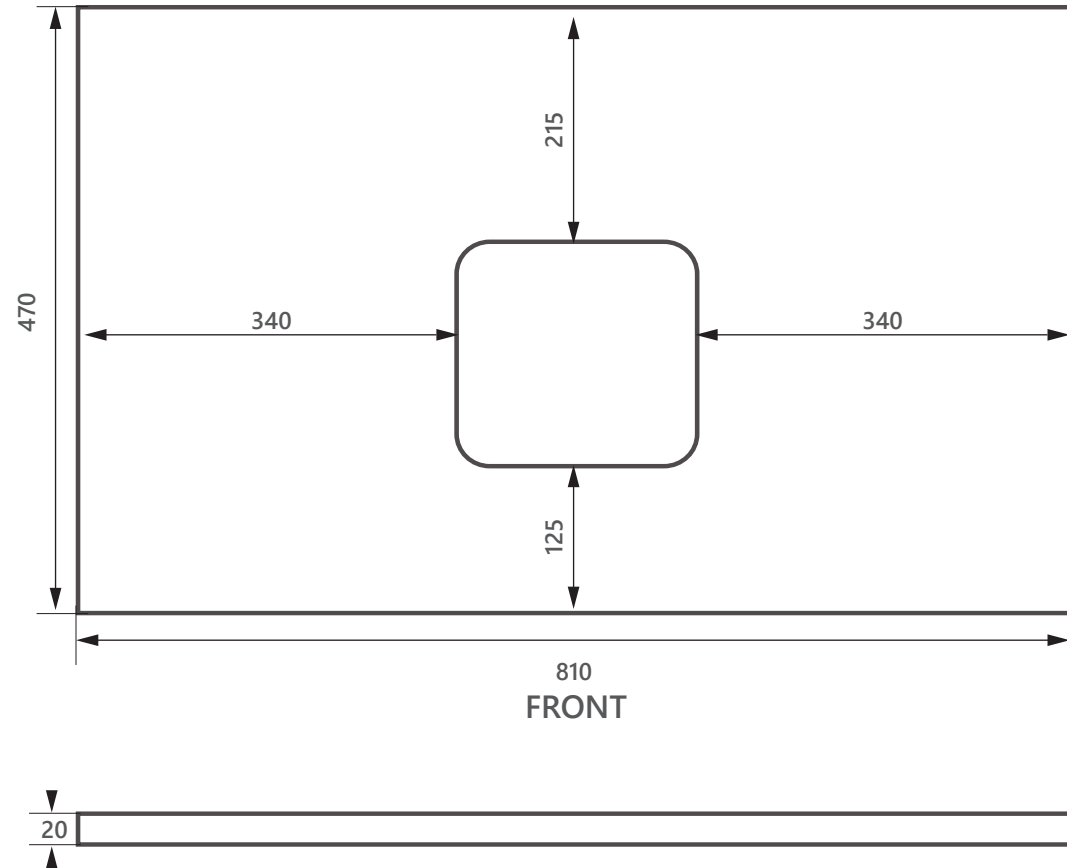

# DIMENSIONAL DRAWING

**Range:** Counter-top slabs

**Product Code:** SL.670.500

**Description:** 500 solid surface top

All measurements are in mm

ARMERA®

info@armera.co.uk  
www.armera.co.uk

# DIMENSIONAL DRAWING

**Range:** Counter-top slabs

**Product Code:** SL.670.600

**Description:** 600 solid surface top

All measurements are in mm

ARMERA®

info@armera.co.uk  
www.armera.co.uk

# DIMENSIONAL DRAWING

**Range:** Counter-top slabs

**Product Code:** SL.670.800

**Description:** 800 solid surface top

All measurements are in mm

ARMERA®

info@armera.co.uk  
www.armera.co.uk

# DIMENSIONAL DRAWING

**Range:** Counter-top slabs

**Product Code:** SL.670.1200

**Description:** 1200 solid surface top

All measurements are in mm

ARMERA®

info@armera.co.uk  
www.armera.co.uk