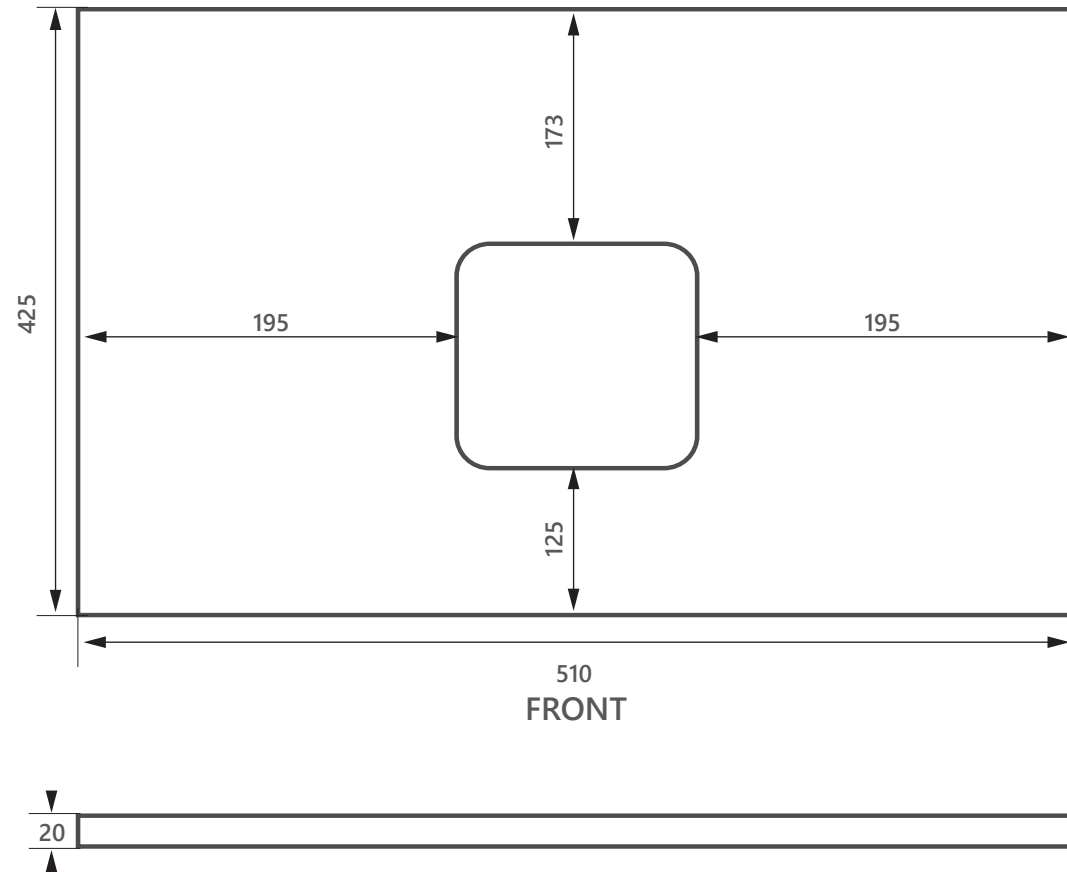

# DIMENSIONAL DRAWING

**Range:** Counter-top slabs

**Product Code:** SL.670.500

**Description:** 500 solid surface top

All measurements are in mm

ARMERA®

info@armera.co.uk  
www.armera.co.uk

# DIMENSIONAL DRAWING

**Range:** Counter-top slabs

**Product Code:** SL.670.600

**Description:** 600 solid surface top

All measurements are in mm

ARMERA®

info@armera.co.uk  
www.armera.co.uk

# DIMENSIONAL DRAWING

**Range:** Counter-top slabs

**Product Code:** SL.670.800

**Description:** 800 solid surface top

All measurements are in mm

ARMERA®

info@armera.co.uk  
www.armera.co.uk

# DIMENSIONAL DRAWING

**Range:** Counter-top slabs

**Product Code:** SL.670.1200

**Description:** 1200 solid surface top

All measurements are in mm

ARMERA®

info@armera.co.uk  
www.armera.co.uk