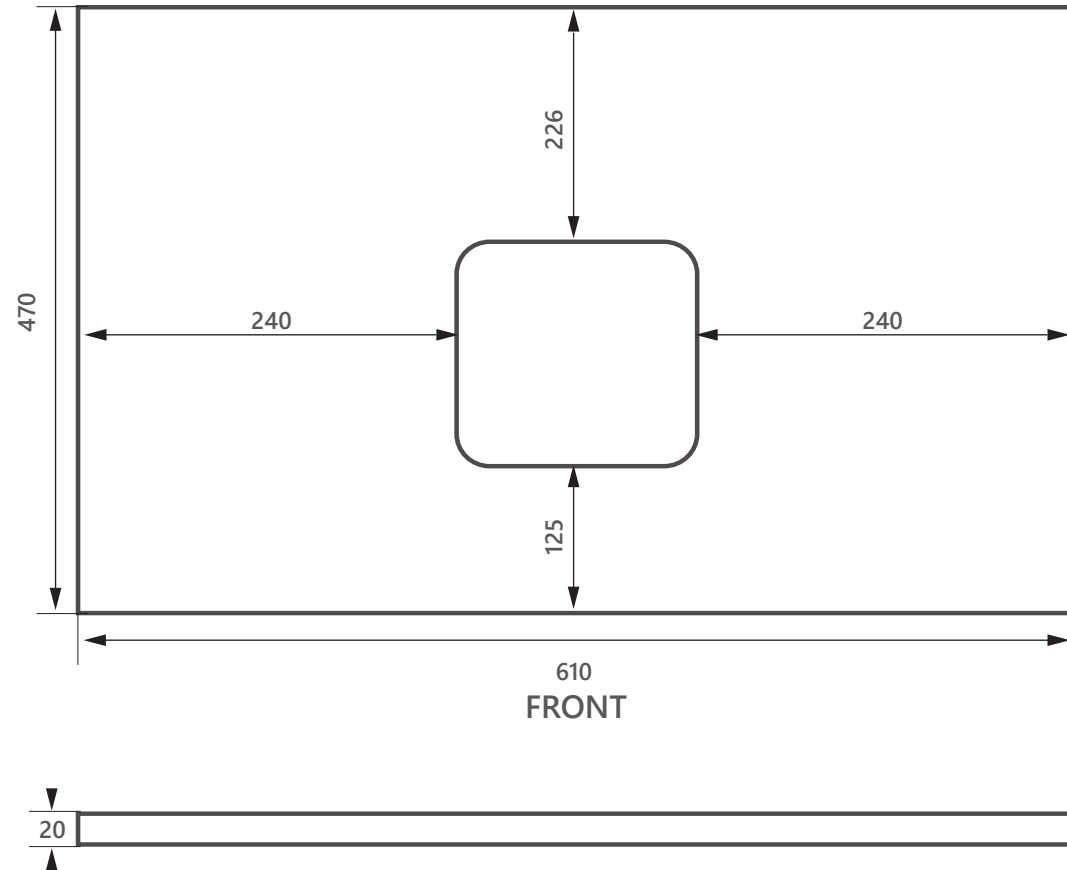

DIMENSIONAL DRAWING

Range: Counter-top slabs

Product Code: SL.670.600

Description: 600 solid surface top

All measurements are in mm

ARMERA®

info@armera.co.uk
www.armera.co.uk