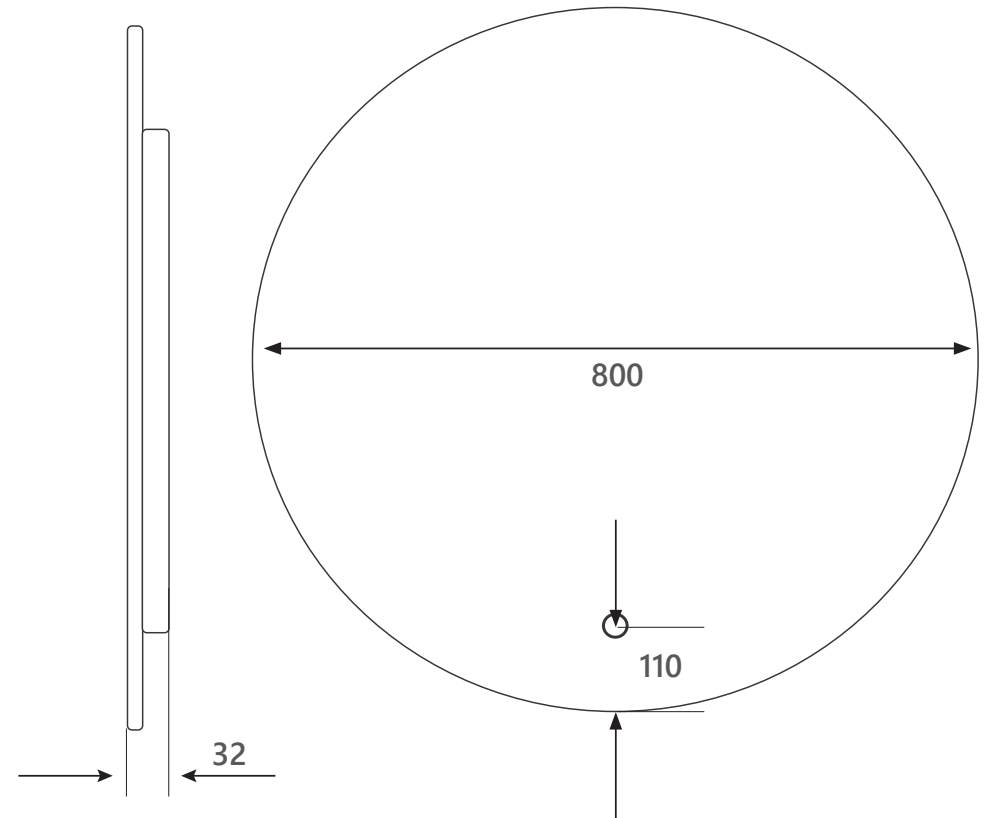

# DIMENSIONAL DRAWING

Range: Scene

Product Code: SC.590.800.66

Description: Round 800mm mirror

All measurements are in mm

- Frameless backlit LED mirrors
- 3 light settings (warm white, mid-white & cool white)
- All light settings dimmable
- Integrated demister pad
- Demister pad size - 400mm x 350mm