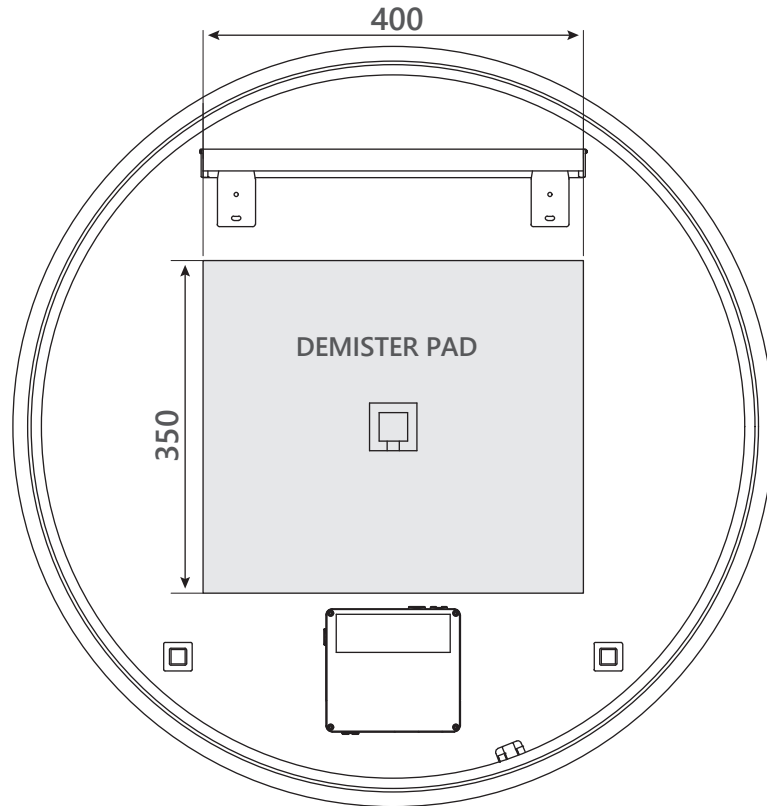

# DIMENSIONAL DRAWING

Range: Scene

Product Code: SC.590.800.66

Description: Round 800mm mirror

All measurements are in mm

- Frameless backlit LED mirrors
- 3 light settings (warm white, mid-white & cool white)
- All light settings dimmable
- Integrated demister pad
- Demister pad size - 400mm x 350mm