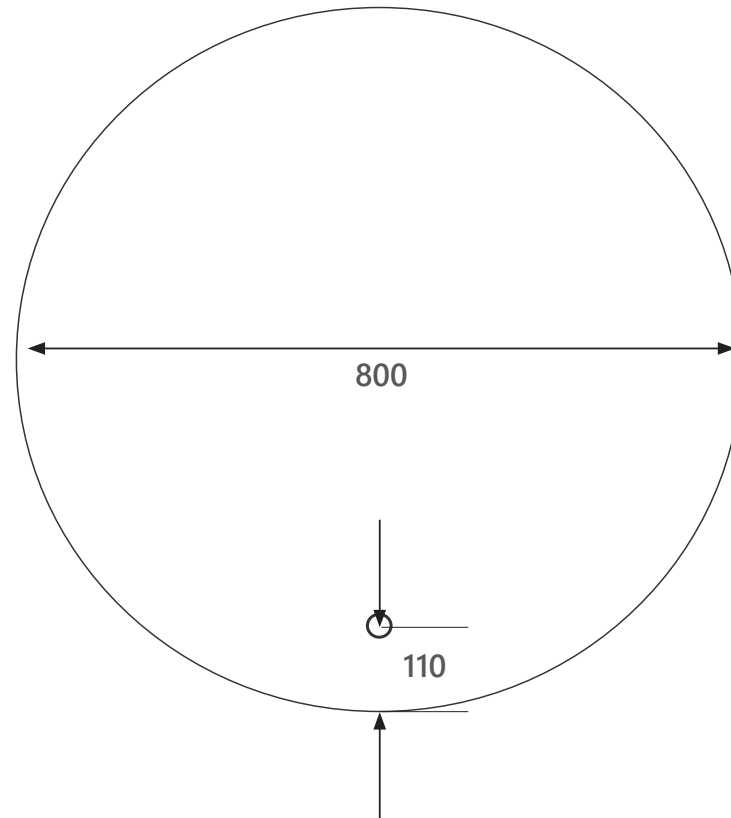


DIMENSIONAL DRAWING

Range: Scene

Product Code: SC.590.800.66

Description: Round 800mm mirror

All measurements are in mm

- Frameless backlit LED mirrors
- 3 light settings (warm white, mid-white & cool white)
- All light settings dimmable
- Integrated demister pad
- Demister pad size - 400mm x 350mm