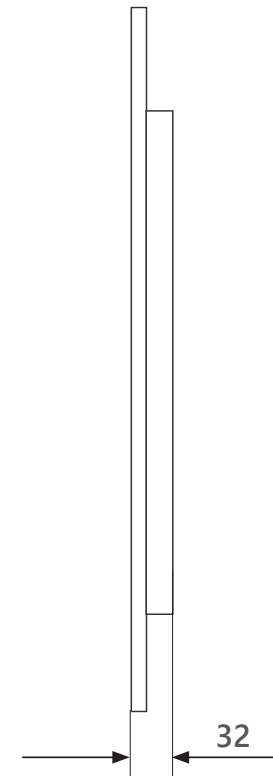


DIMENSIONAL DRAWING

Range: Scene

Product Code: SC.590.800.66

Description: Round 800mm mirror

All measurements are in mm

- Frameless backlit LED mirrors
- 3 light settings (warm white, mid-white & cool white)
- All light settings dimmable
- Integrated demister pad
- Demister pad size - 400mm x 350mm