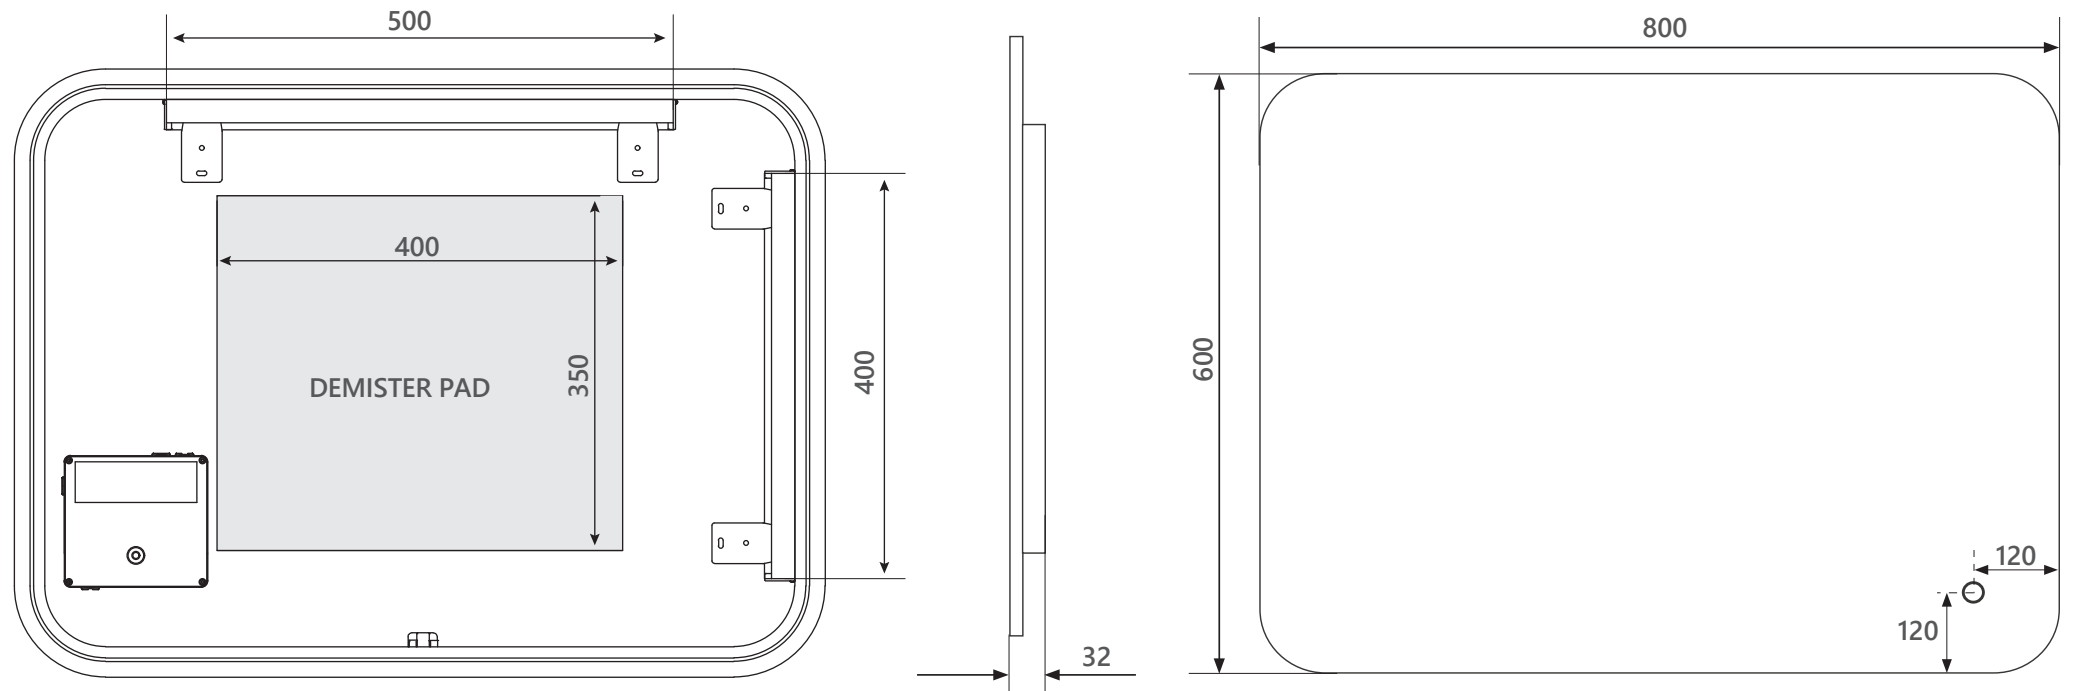

# DIMENSIONAL DRAWING

**Range:** Scene

**Product Code:** SC.590.600X800.66

**Description:** Rectangle 600mm x 800mm mirror

All measurements are in mm

- Frameless backlit LED mirrors
- 3 light settings (warm white, mid-white & cool white)
- All light settings dimmable
- Integrated demister pad
- Soft rectangle 600 x 800mm can be mounted portrait or landscape
- Demister pad size - 400mm x 350mm