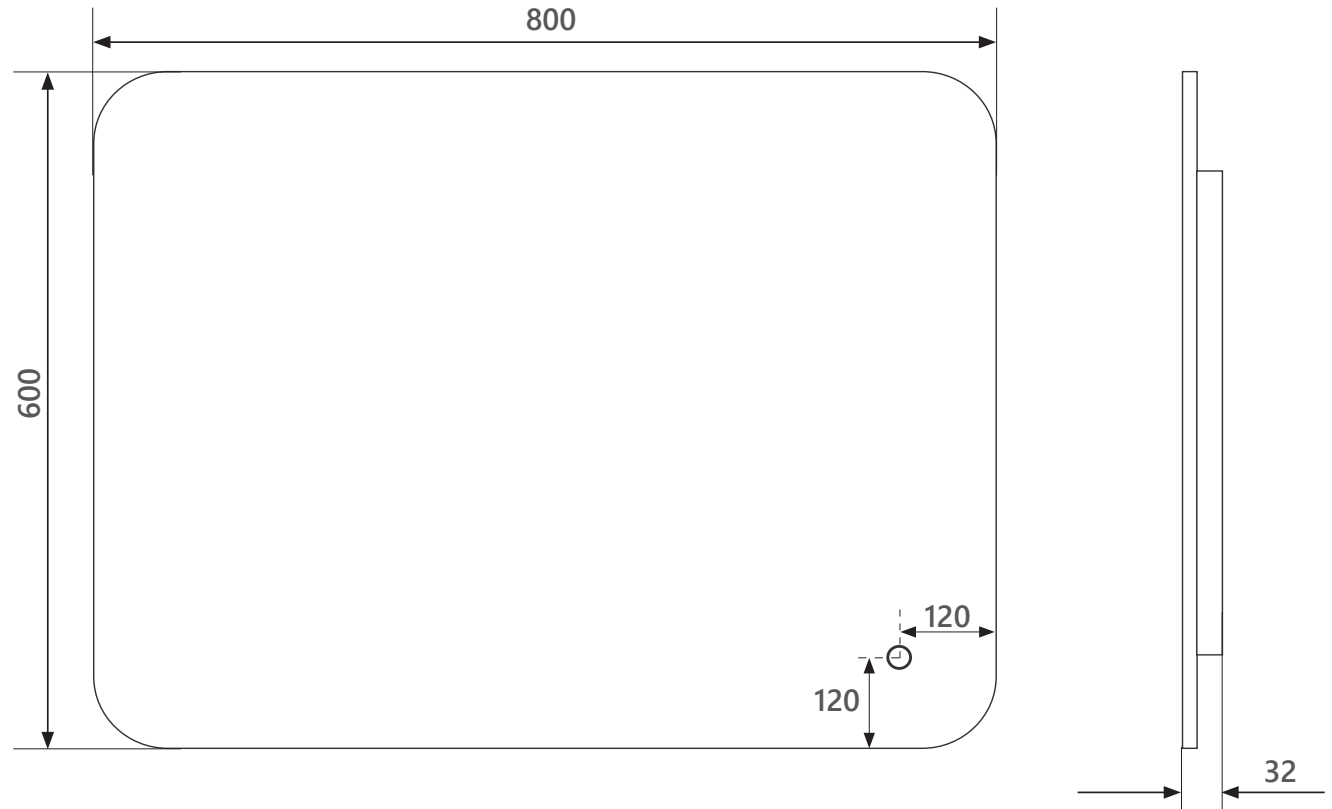

# DIMENSIONAL DRAWING

**Range:** Scene

**Product Code:** SC.590.800.66

**Description:** Round 800mm mirror

All measurements are in mm

- Frameless backlit LED mirrors
- 3 light settings (warm white, mid-white & cool white)
- All light settings dimmable
- Integrated demister pad
- Soft rectangle 600 x 800mm can be mounted portrait or landscape
- Demister pad size - 400mm x 350mm