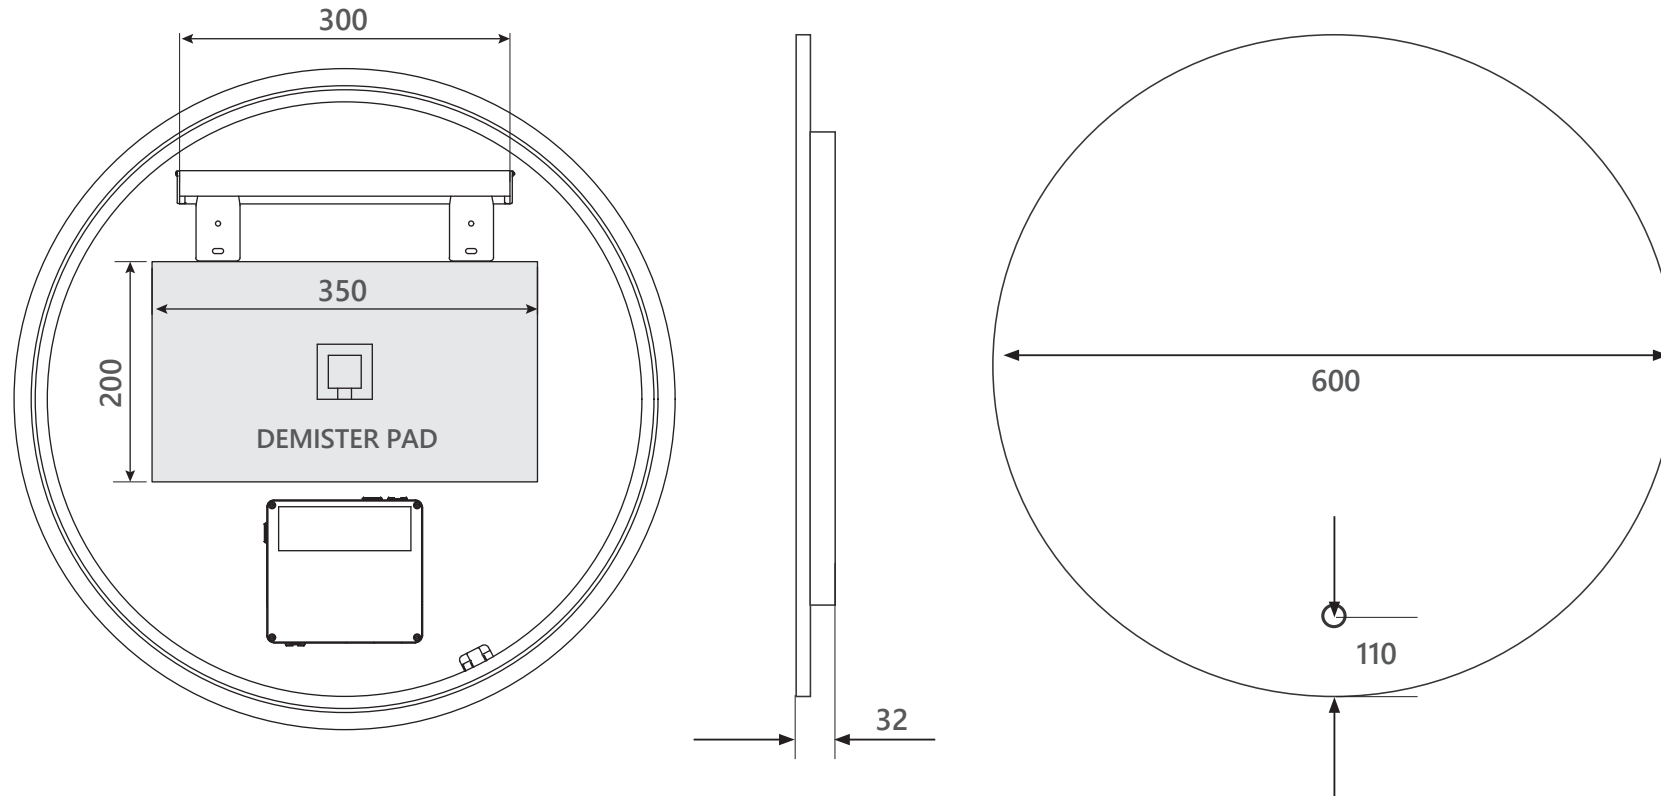

DIMENSIONAL DRAWING

Range: Scene

Product Code: SC.590.600.66

Description: Round 600mm mirror

All measurements are in mm

- Frameless backlit LED mirrors
- 3 light settings (warm white, mid-white & cool white)
- All light settings dimmable
- Integrated demister pad
- Demister pad size - 200mm x 350mm