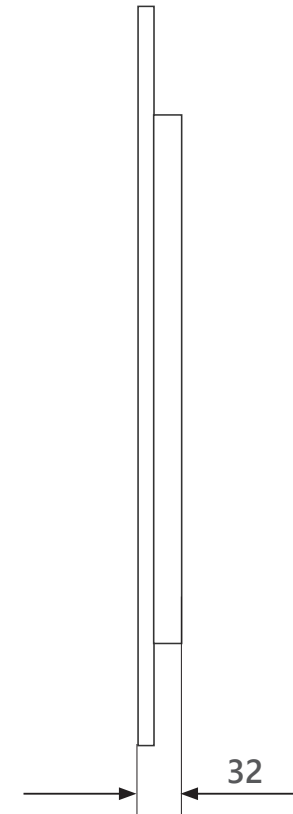


DIMENSIONAL DRAWING

Range: Scene

Product Code: SC.590.600.66

Description: Round 600mm mirror

All measurements are in mm

- Frameless backlit LED mirrors
- 3 light settings (warm white, mid-white & cool white)
- All light settings dimmable
- Integrated demister pad
- Demister pad size - 200mm x 350mm