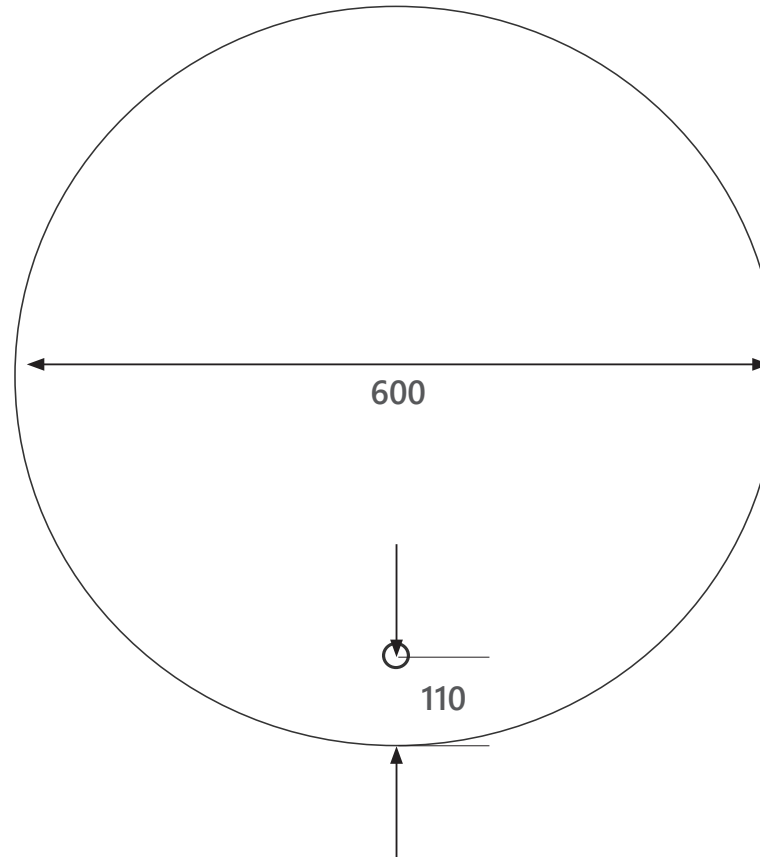


DIMENSIONAL DRAWING

Range: Scene

Product Code: SC.590.600.66

Description: Round 600mm mirror

All measurements are in mm

- Frameless backlit LED mirrors
- 3 light settings (warm white, mid-white & cool white)
- All light settings dimmable
- Integrated demister pad
- Demister pad size - 200mm x 350mm