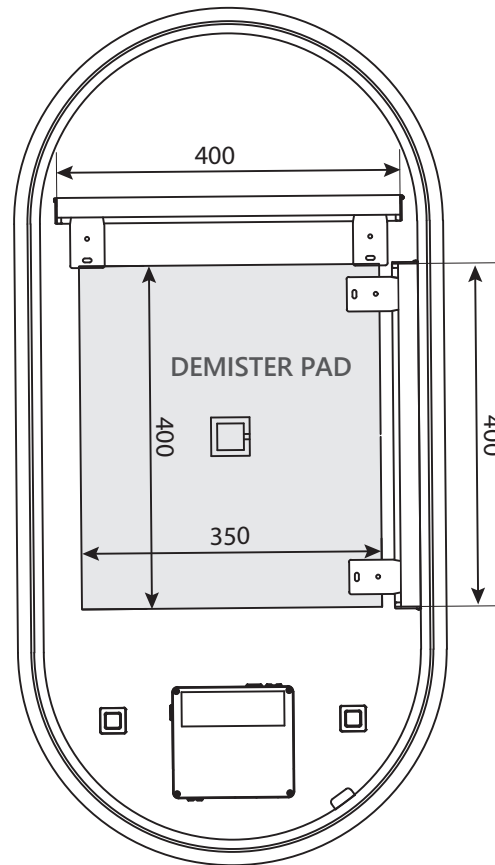

# DIMENSIONAL DRAWING

**Range:** Scene

**Product Code:** SC.590.1000X500.88

**Description:** 1000x500mm oval LED demister mirror

All measurements are in mm

- Frameless backlit LED mirrors
- 3 light settings (warm white, mid-white & cool white)
- All light settings dimmable
- Integrated demister pad
- Demister pad size - 400mm x 350mm