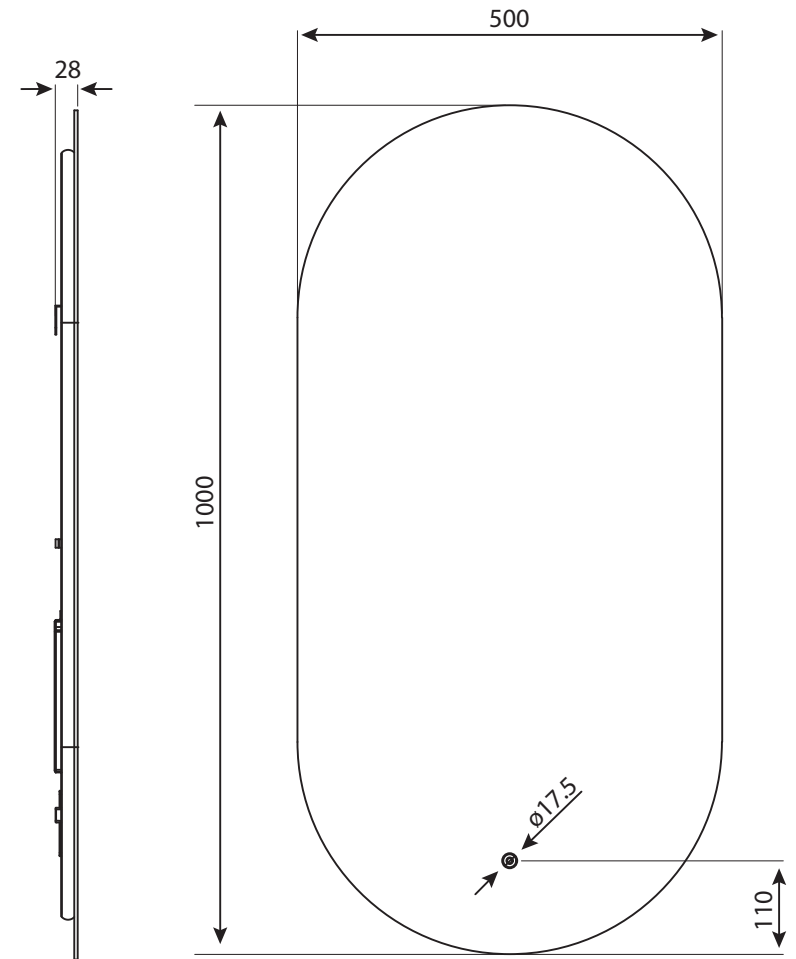

# DIMENSIONAL DRAWING

**Range:** Scene

**Product Code:** SC.590.1000X500.88

**Description:** 1000x500mm oval LED demister mirror

All measurements are in mm

- Frameless backlit LED mirrors
- 3 light settings (warm white, mid-white & cool white)
- All light settings dimmable
- Integrated demister pad
- Demister pad size - 400mm x 350mm