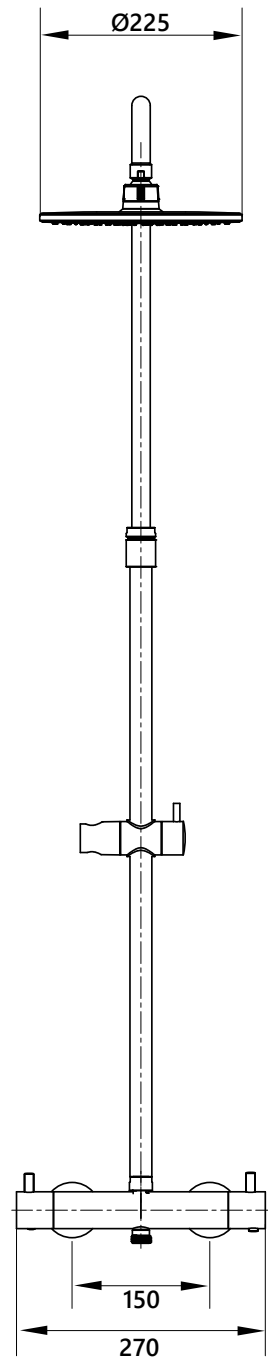

# DIMENSIONAL DRAWING

**Range:** Exposed Thermostatic Valves

**Product Code:** RI.352.66

**Description:** Rio exposed round 2 outlet  
thermostatic valve with rigid riser shower kit

All measurements are in mm