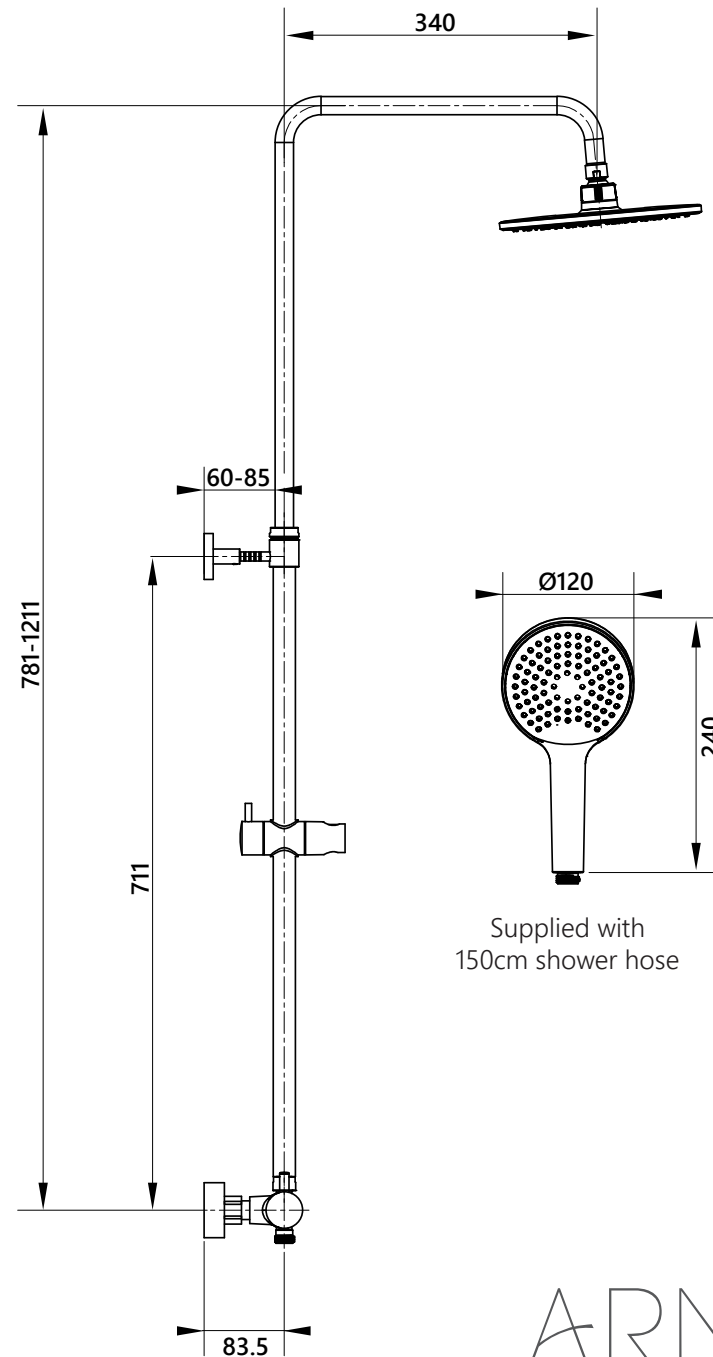

# DIMENSIONAL DRAWING

**Range:** Exposed Thermostatic Valves

**Product Code:** RI.352.66

**Description:** Rio exposed round 2 outlet  
thermostatic valve with rigid riser shower kit

All measurements are in mm