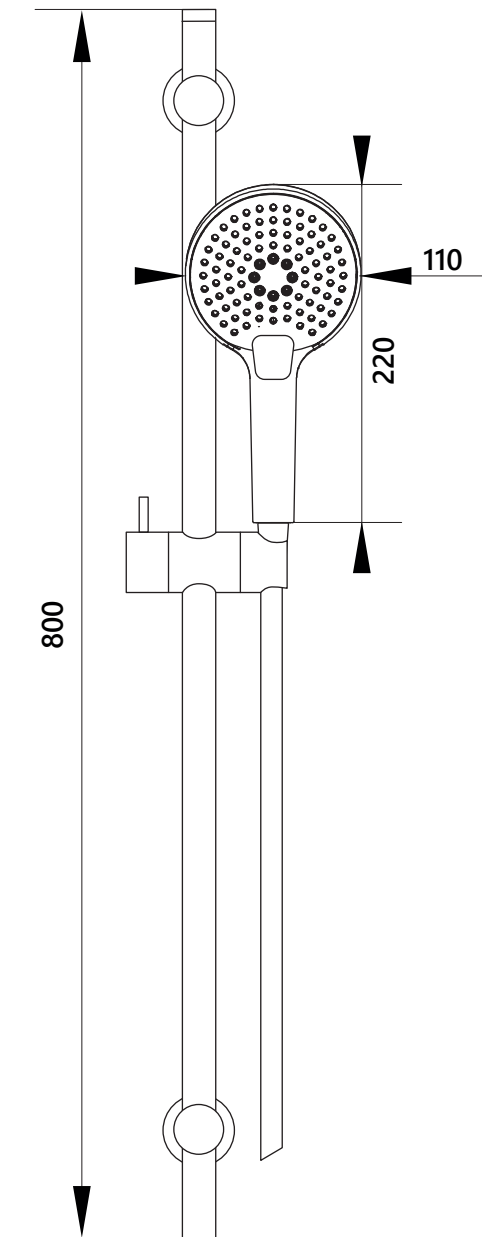

DIMENSIONAL DRAWING

Range: Showering - Slide rail kits

Product Code: RH.460

Description: Rhapsody slide rail kit with
multi-function handset and smoothflex hose

All measurements are in mm

Supplied with
150cm shower hose