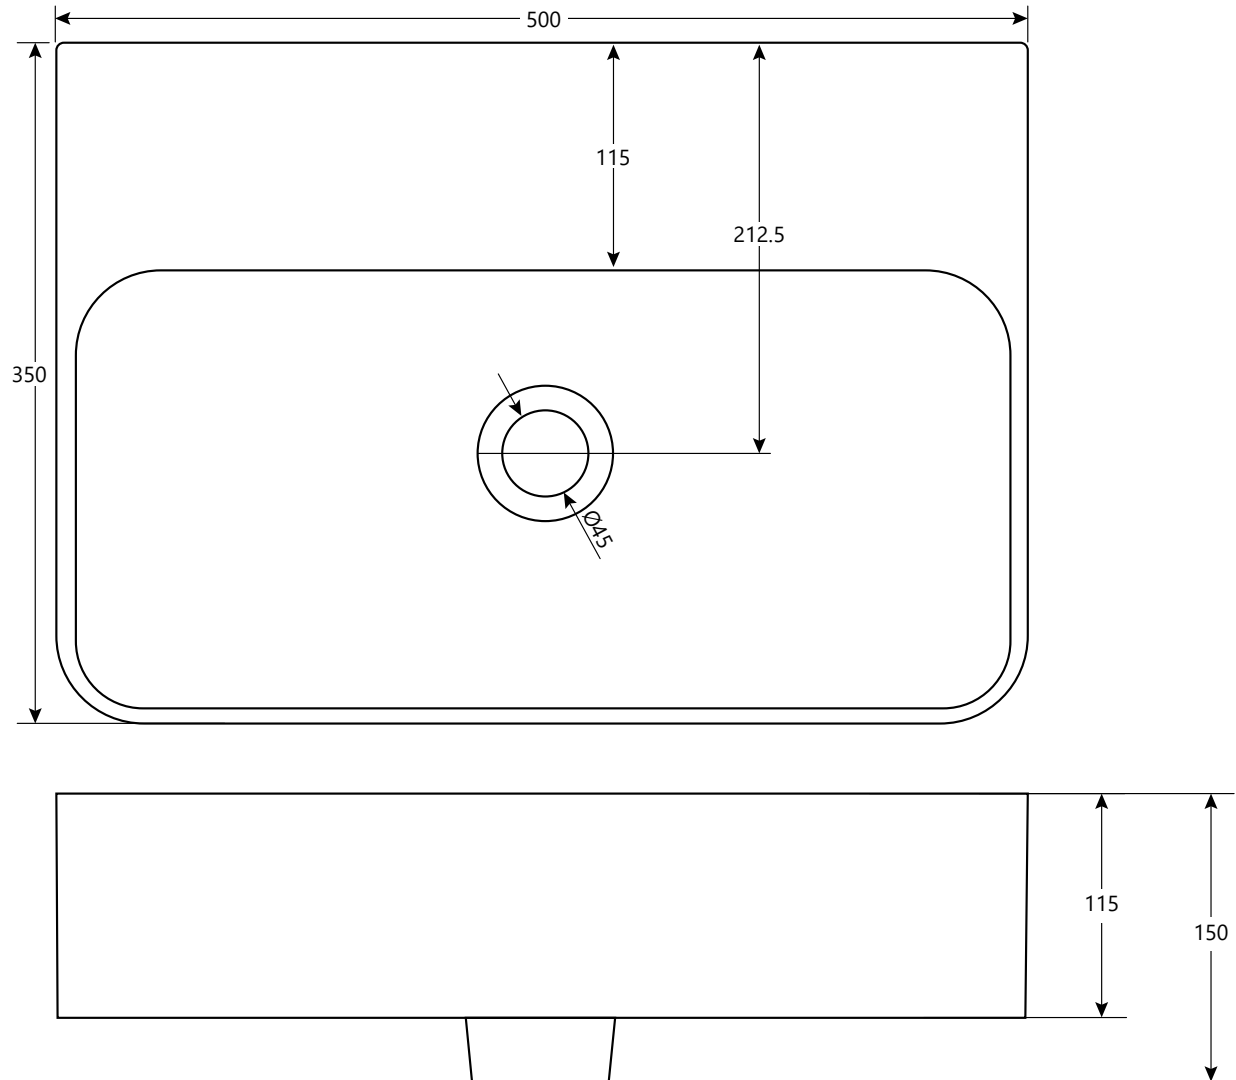

DIMENSIONAL DRAWING

Range: Reef

Product Code: RF.826.500

Description: Reef 500 wall or cabinet mounted basin with no tap hole

All measurements are in mm

ARMERA®

info@armera.co.uk
www.armera.co.uk