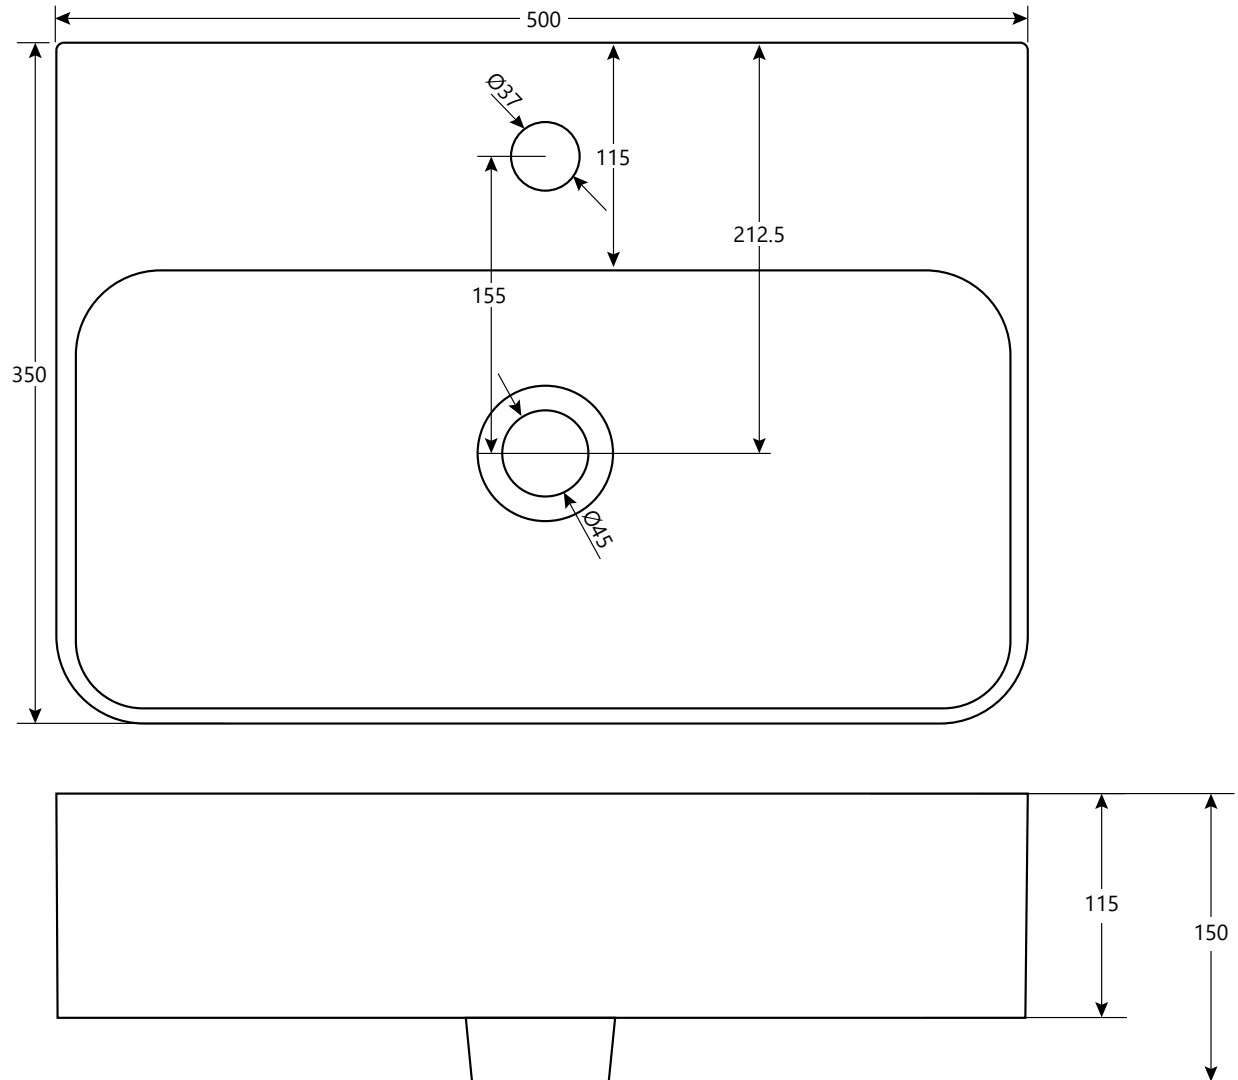

# DIMENSIONAL DRAWING

Range: Reef

Product Code: RF.725.500

Description: Reef 500 wall or cabinet mounted basin

All measurements are in mm

ARMERA®

info@armera.co.uk  
www.armera.co.uk