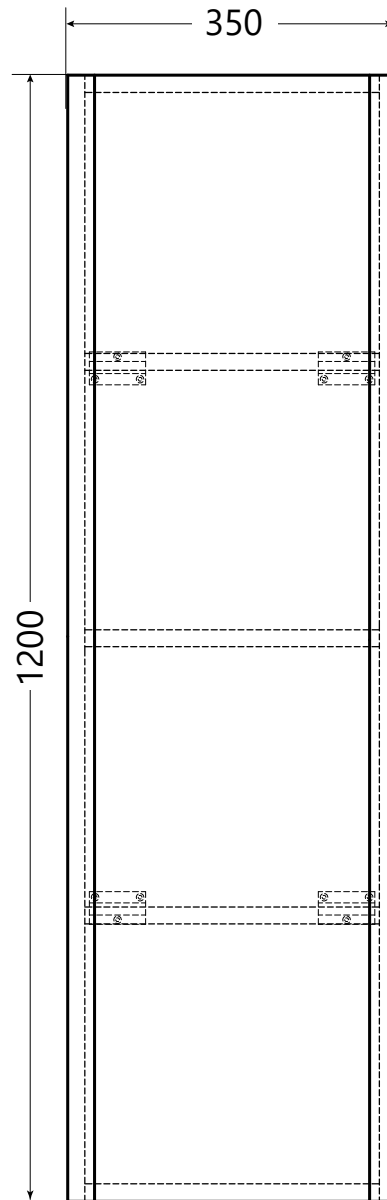

# DIMENSIONAL DRAWING

Range: Reef

Product Code: RF.650.1200

Description: Reef 1200mm 1 door wall hung unit

All measurements are in mm

ARMERA®

info@armera.co.uk  
www.armera.co.uk