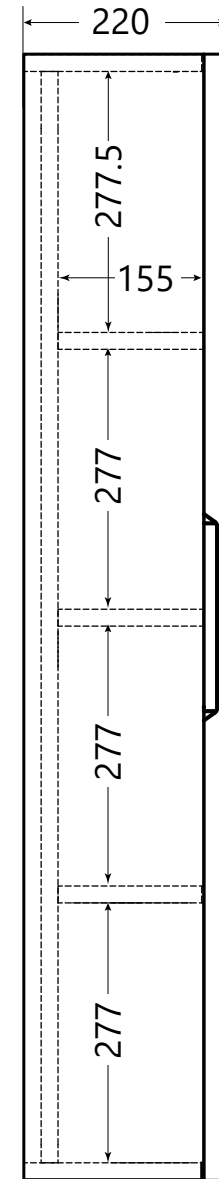

# DIMENSIONAL DRAWING

Range: Reef

Product Code: RF.650.1200

Description: Reef 1200mm 1 door wall hung unit

All measurements are in mm

ARMERA®

info@armera.co.uk  
www.armera.co.uk