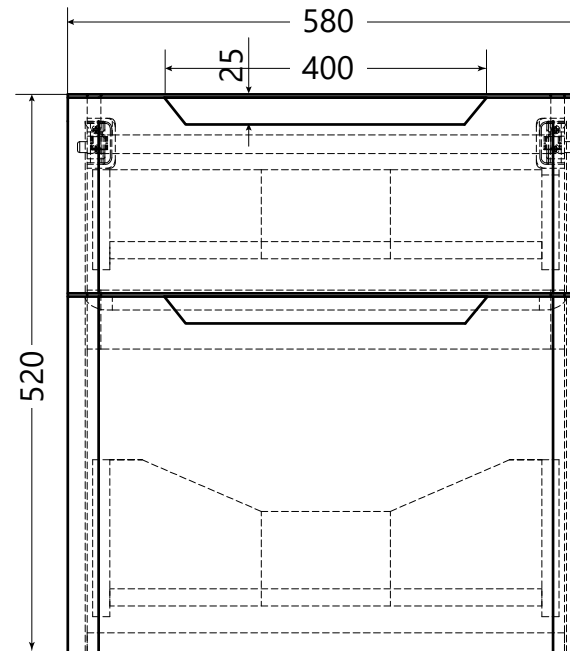

DIMENSIONAL DRAWING

Range: Reef

Product Code: RF.620.600

Description: Reef 600mm 2 drawer wall hung unit

All measurements are in mm

ARMERA®

info@armera.co.uk
www.armera.co.uk