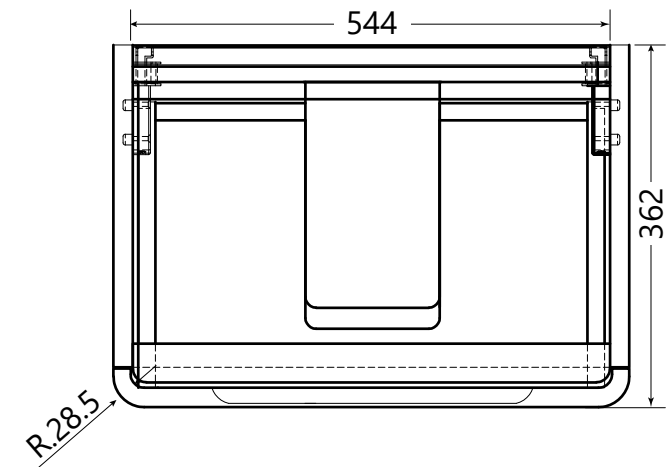

DIMENSIONAL DRAWING

Range: Reef

Product Code: RF.620.600

Description: Reef 600mm 2 drawer wall hung unit

All measurements are in mm

ARMERA®

info@armera.co.uk
www.armera.co.uk