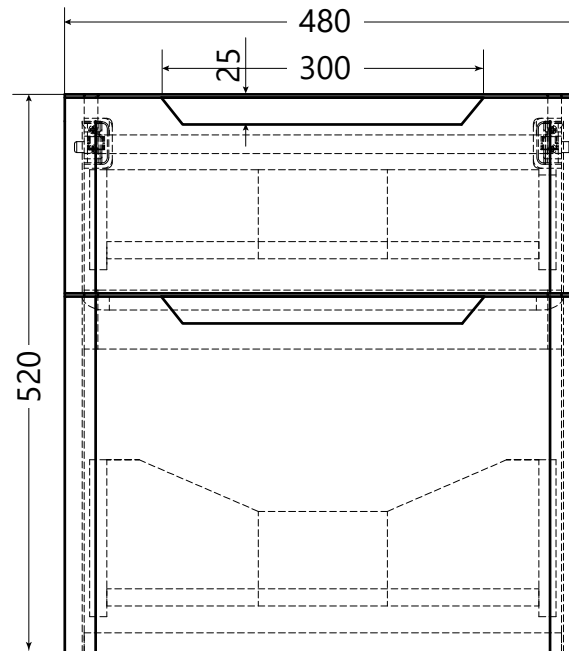

DIMENSIONAL DRAWING

Range: Reef

Product Code: RF.620.500

Description: Reef 500mm 2 drawer wall hung unit

All measurements are in mm

ARMERA®

info@armera.co.uk
www.armera.co.uk