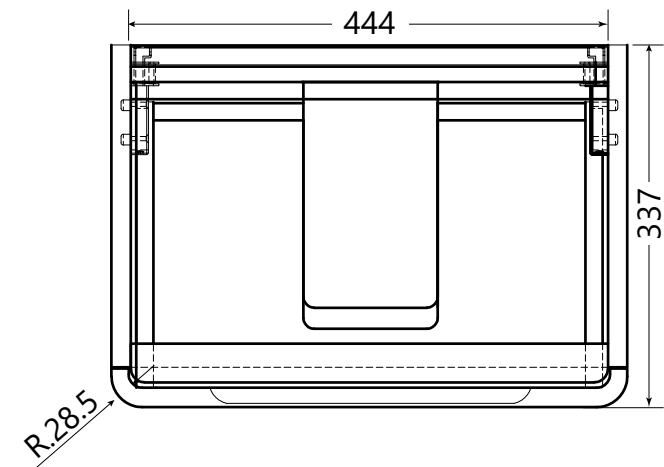

DIMENSIONAL DRAWING

Range: Reef

Product Code: RF.620.500

Description: Reef 500mm 2 drawer wall hung unit

All measurements are in mm

ARMERA®

info@armera.co.uk
www.armera.co.uk