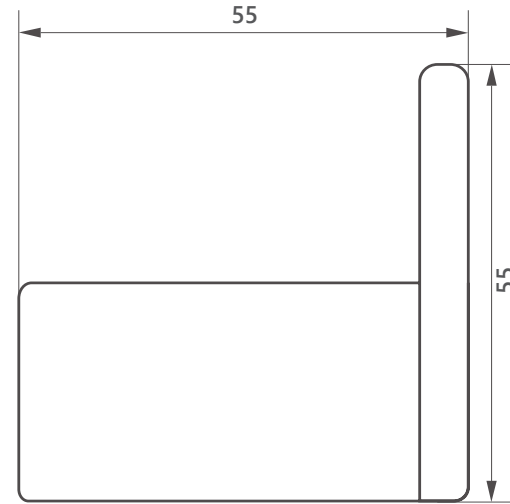

DIMENSIONAL DRAWING

Range: Reina

Product Code: RE.570

Description: Robe hook

All measurements are in mm

ARMERA

info@armera.co.uk
www.armera.co.uk