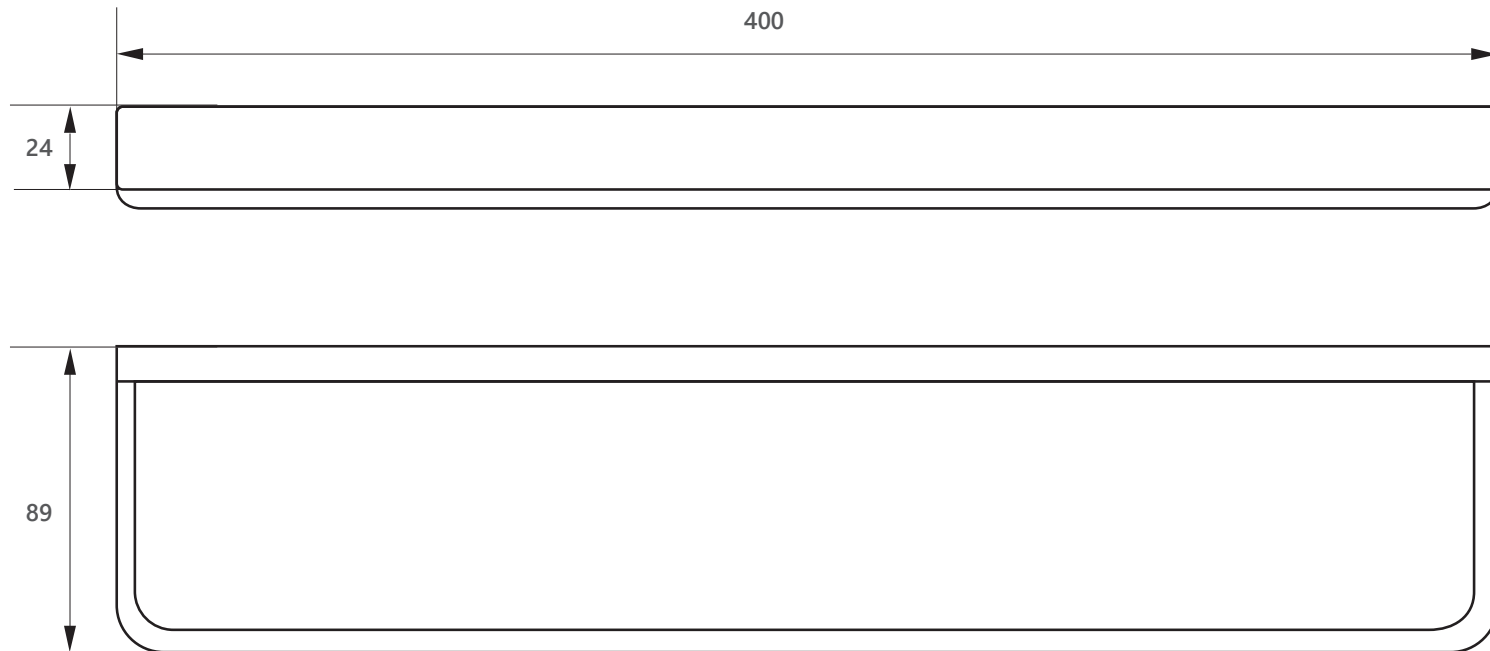

DIMENSIONAL DRAWING

Range: Reina

Product Code: RE.551

Description: Cabinet towel rail

All measurements are in mm

ARMERA

info@armera.co.uk
www.armera.co.uk