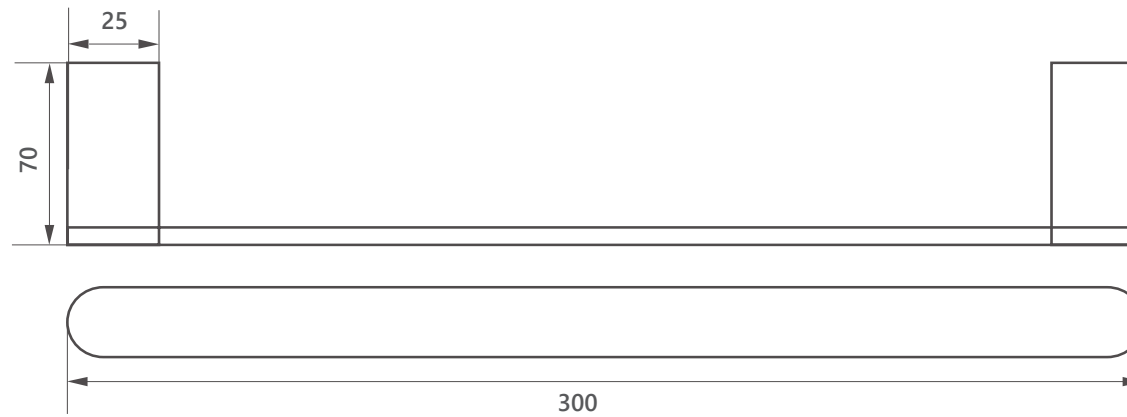

# DIMENSIONAL DRAWING

**Range:** Reina

**Product Code:** RE.550

**Description:** Towel ring

---

All measurements are in mm

ARMERA

info@armera.co.uk  
www.armera.co.uk