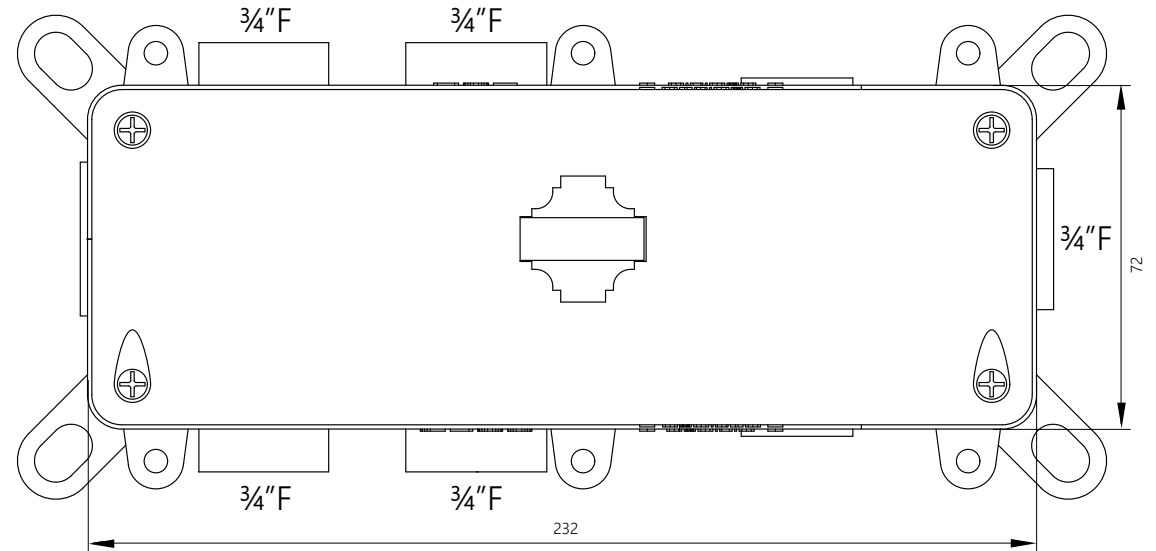

DIMENSIONAL DRAWING

Range: Pivot

Product Code: PI.383.67

Description: Pivot 3 outlet concealed landscape thermostatic valve

All measurements are in mm

ARMERA®

info@armera.co.uk
www.armera.co.uk