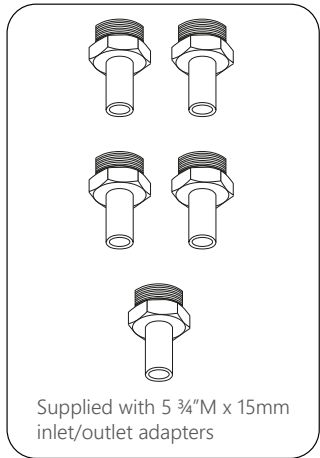

DIMENSIONAL DRAWING

Range: Pivot

Product Code: PI.383.67

Description: Pivot 3 outlet concealed landscape thermostatic valve

All measurements are in mm

ARMERA®

info@armera.co.uk
www.armera.co.uk