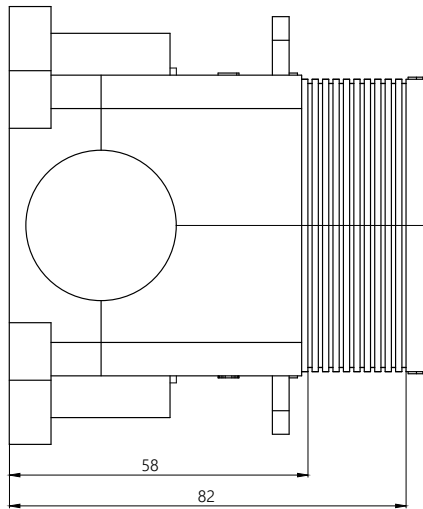

DIMENSIONAL DRAWING

Range: Pivot

Product Code: PI.383.67

Description: Pivot 3 outlet concealed landscape thermostatic valve

All measurements are in mm

ARMERA®

info@armera.co.uk
www.armera.co.uk