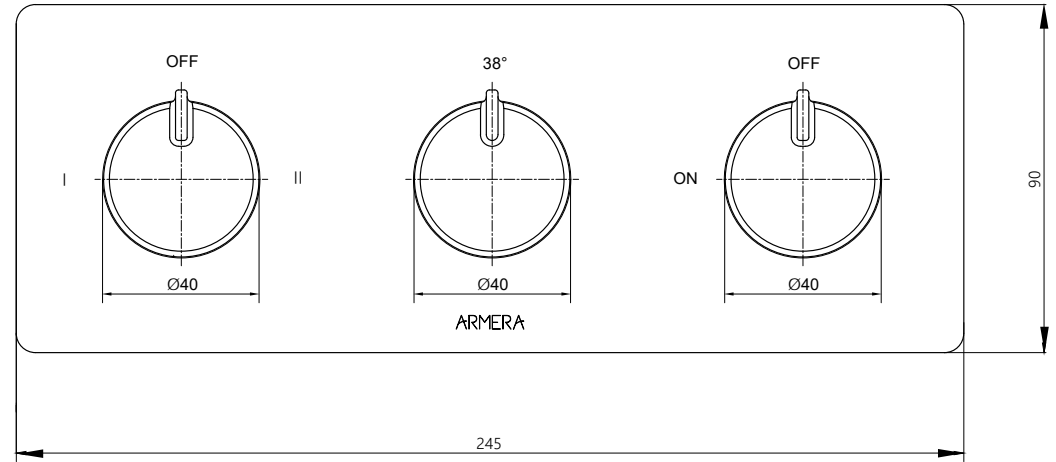

DIMENSIONAL DRAWING

Range: Pivot

Product Code: PI.383.67

Description: Pivot 3 outlet concealed landscape thermostatic valve

All measurements are in mm

ARMERA®

info@armera.co.uk
www.armera.co.uk