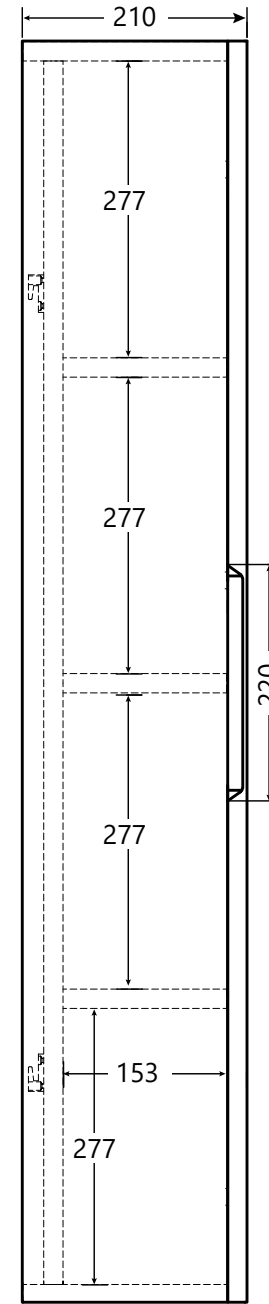

DIMENSIONAL DRAWING

Range: Palladium

Product Code: PA.650.1200

Description: Palladium 1200mm 1 door wall hung unit in natural oak

All measurements are in mm

ARMERA®

info@armera.co.uk
www.armera.co.uk