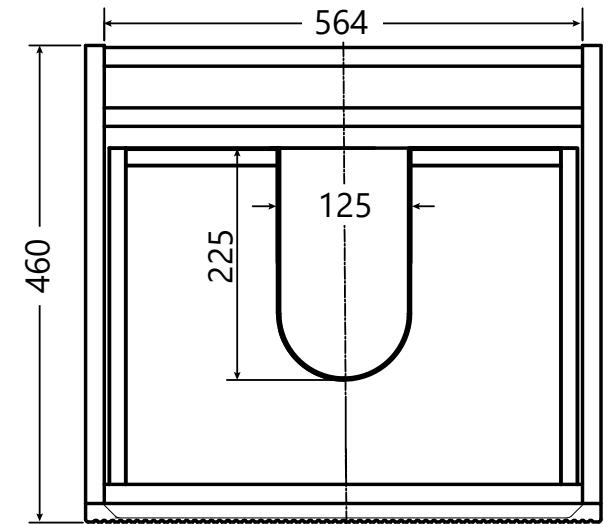

# DIMENSIONAL DRAWING

Range: Palladium

Product Code: PA.611.600

Description: Palladium 600mm 1 drawer wall hung unit with hidden drawer in natural oak

All measurements are in mm