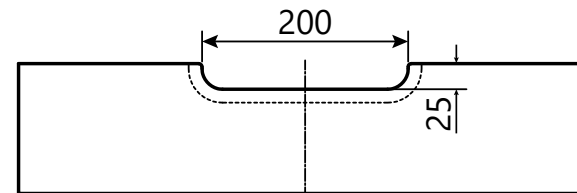

INTERNAL DRAWER

ARMERA®

info@armera.co.uk
www.armera.co.uk