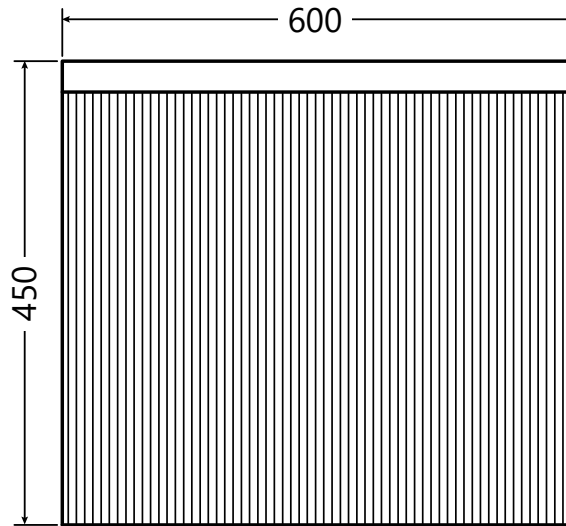

# DIMENSIONAL DRAWING

Range: Palladium

Product Code: PA.611.600

Description: Palladium 600mm 1 drawer wall hung unit with hidden drawer in natural oak

All measurements are in mm