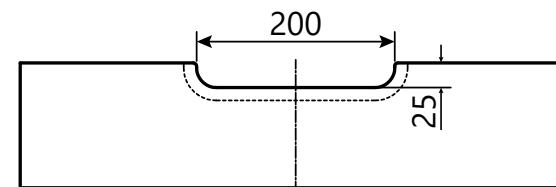

DIMENSIONAL DRAWING

Range: Palladium

Product Code: PA.611.500

Description: Palladium 500mm 1 outer drawer with 1 internal drawer wall hung unit in natural oak

All measurements are in mm

INTERNAL DRAWER

ARMERA®