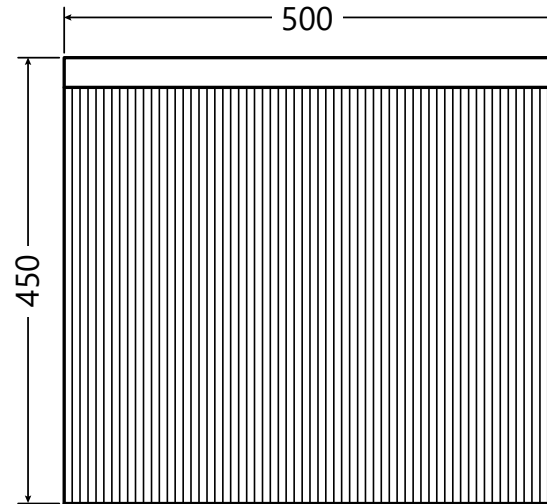

DIMENSIONAL DRAWING

Range: Palladium

Product Code: PA.611.500

Description: Palladium 500mm 1 outer drawer with 1 internal drawer wall hung unit in natural oak

All measurements are in mm

INTERNAL DRAWER

ARMERA®