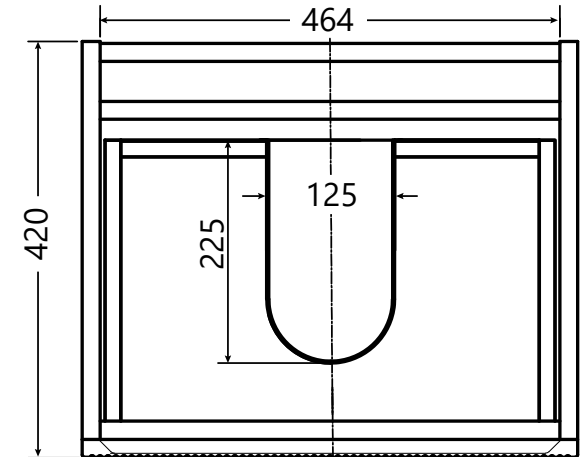

DIMENSIONAL DRAWING

Range: Palladium

Product Code: PA.611.500

Description: Palladium 500mm 1 outer drawer with 1 internal drawer wall hung unit in natural oak

All measurements are in mm

INTERNAL DRAWER

ARMERA®