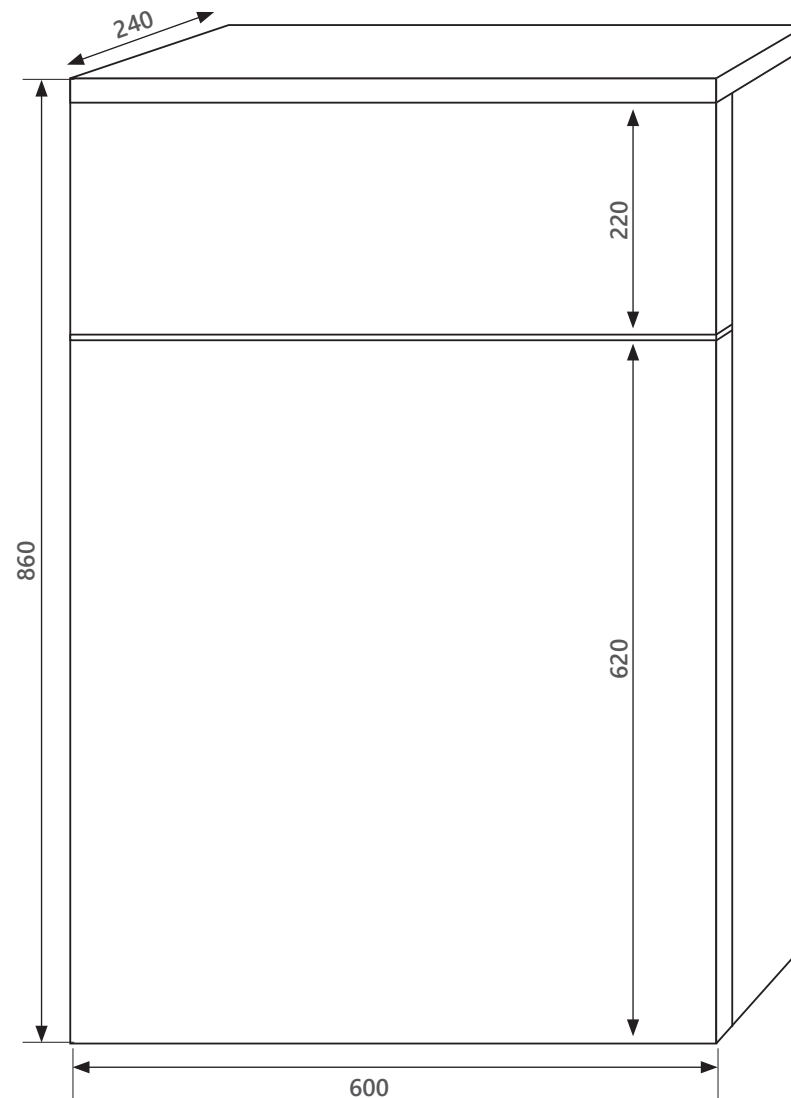

# DIMENSIONAL DRAWING

Range: Opa

Product Code: OP.690.600

Description: WC Unit

---

All measurements are in mm

ARMERA®

info@armera.co.uk  
www.armera.co.uk