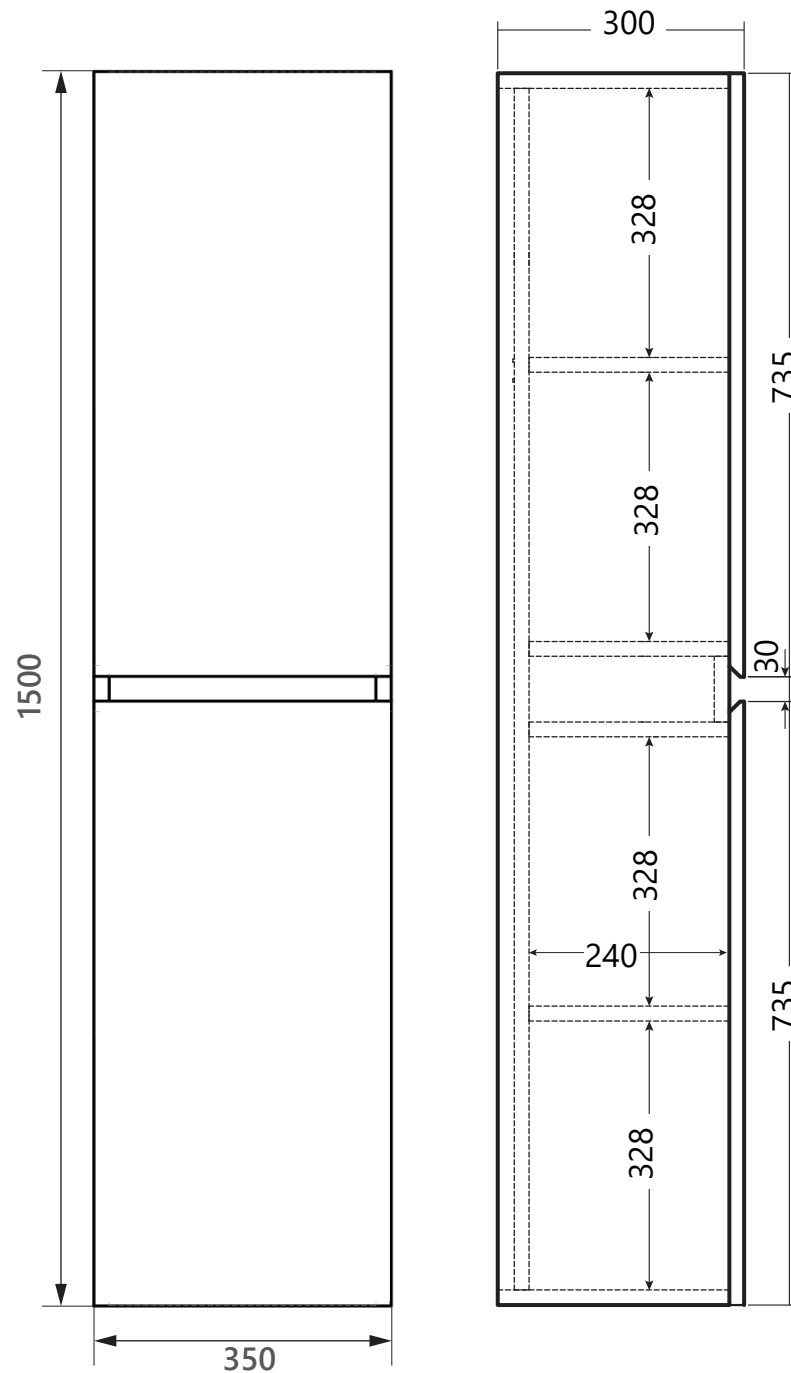

DIMENSIONAL DRAWING

Range: Opa

Product Code: OP.650.1500

Description: 1500mm 2 door wall hung cabinet
Doors can be hung for left or right side opening

All measurements are in mm

ARMERA

info@armera.co.uk
www.armera.co.uk