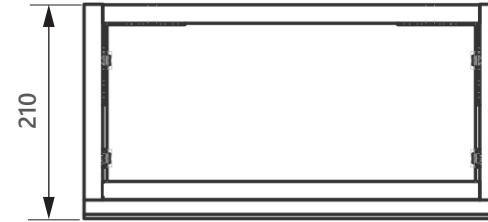

DIMENSIONAL DRAWING

Range: Opa

Product Code: OP.640.400

Description: 400mm 1 door wall hung unit
Door can be hung for left or right side opening

All measurements are in mm

ARMERA

info@armera.co.uk
www.armera.co.uk