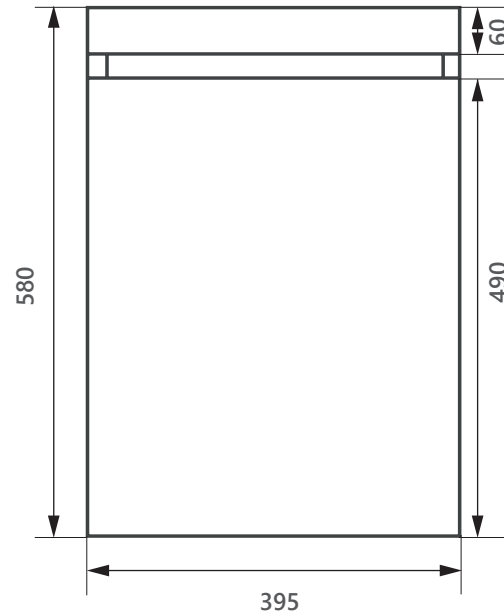

DIMENSIONAL DRAWING

Range: Opa

Product Code: OP.640.400

Description: 400mm 1 door wall hung unit
Door can be hung for left or right side opening

All measurements are in mm

ARMERA

info@armera.co.uk
www.armera.co.uk