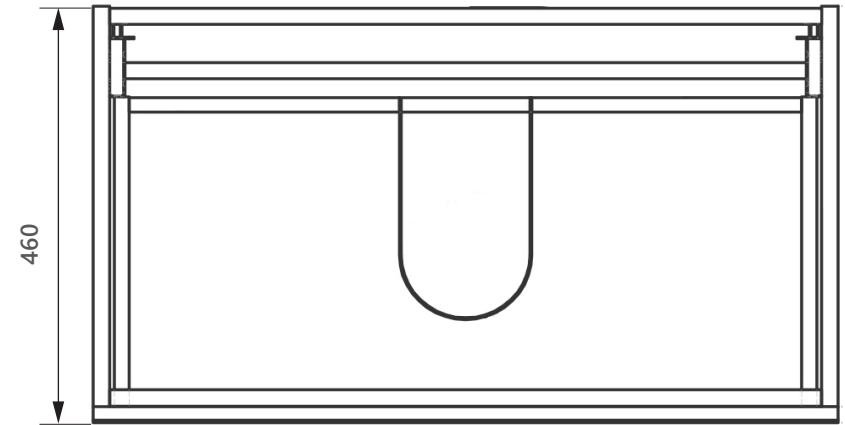

DIMENSIONAL DRAWING

Range: Opa

Product Code: OP.620.800

Description: 800mm 2 drawer wall hung unit

All measurements are in mm

ARMERA

info@armera.co.uk
www.armera.co.uk