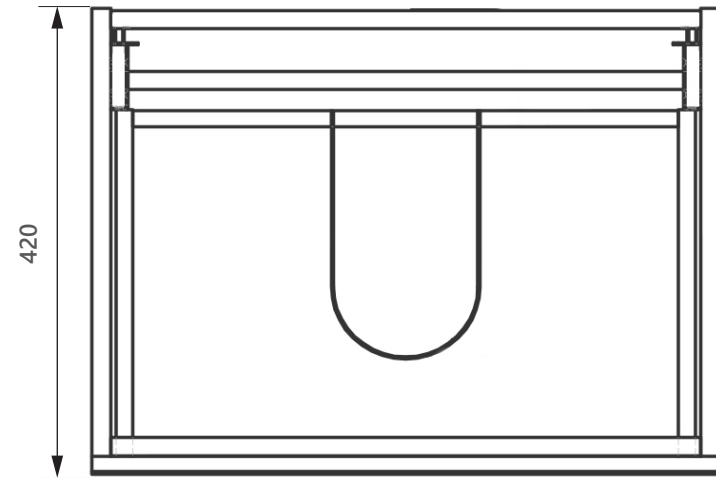

DIMENSIONAL DRAWING

Range: Opa

Product Code: OP.620.500

Description: 500mm 2 drawer wall hung unit

All measurements are in mm

ARMERA

info@armera.co.uk
www.armera.co.uk