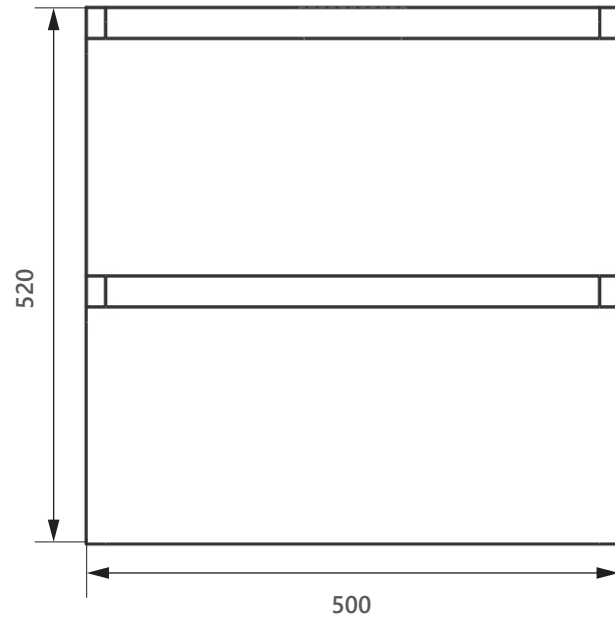

DIMENSIONAL DRAWING

Range: Opa

Product Code: OP.620.500

Description: 500mm 2 drawer wall hung unit

All measurements are in mm

ARMERA

info@armera.co.uk
www.armera.co.uk