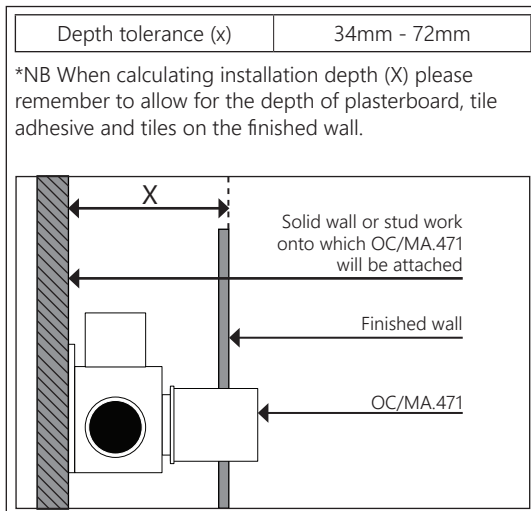

DIMENSIONAL DRAWING

Range: Oculus

Product Code: OC.471

Description: Oculus single lever manual wall mounted valve

All measurements are in mm

ARMERA®

info@armera.co.uk
www.armera.co.uk