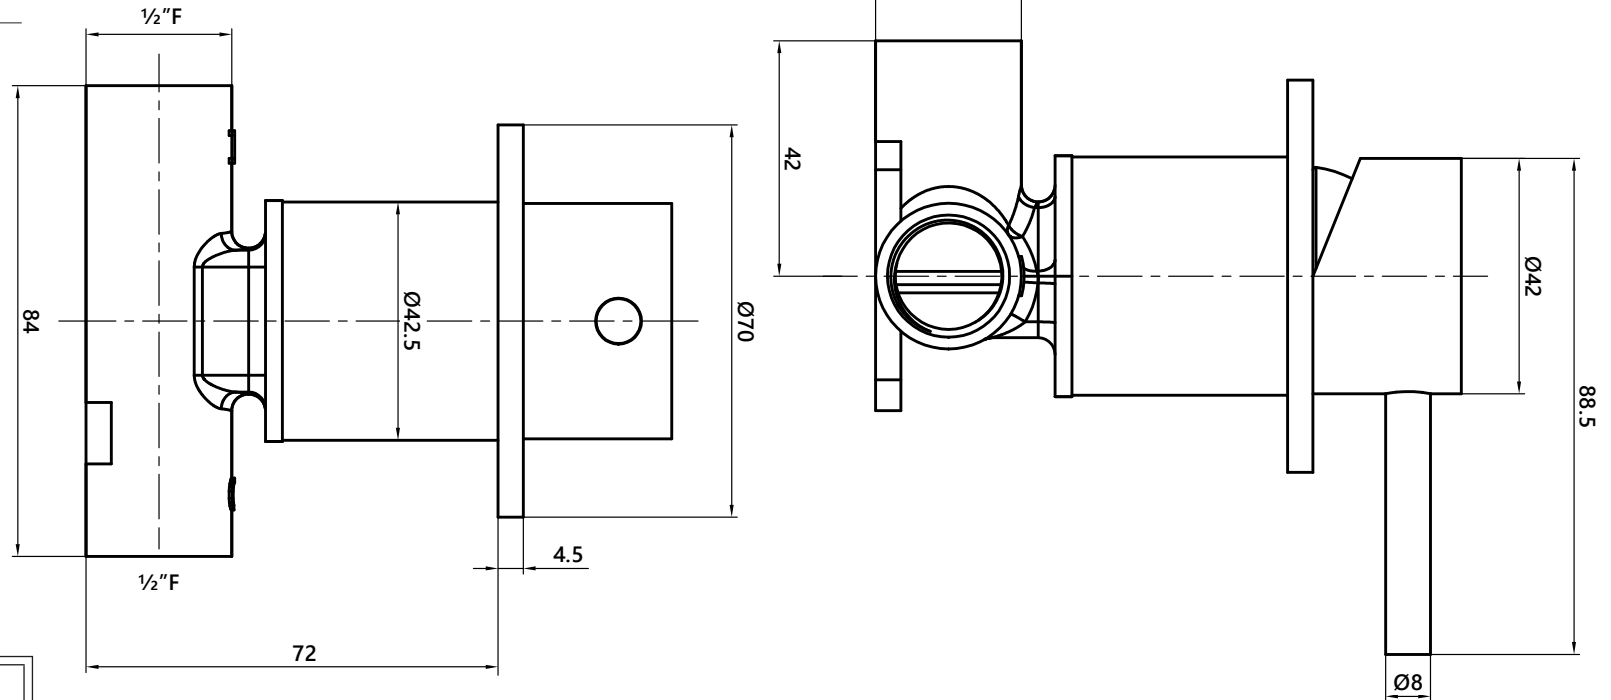

DIMENSIONAL DRAWING

Range: Oculus

Product Code: OC.471

Description: Oculus single lever manual wall mounted valve

All measurements are in mm

ARMERA®

info@armera.co.uk
www.armera.co.uk