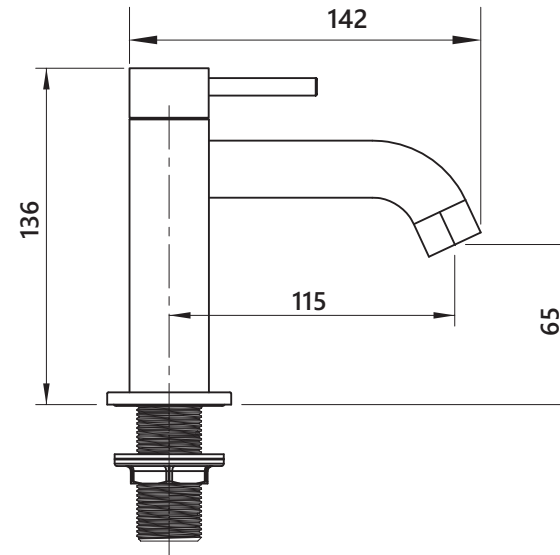

DIMENSIONAL DRAWING

Range: Oculus

Product Code: OC.132

Description: Deck mounted bath shower mixer with shower kit

All measurements are in mm

Kit includes 150cm shower hose

Drill hole diameter: 28mm

ARMERA