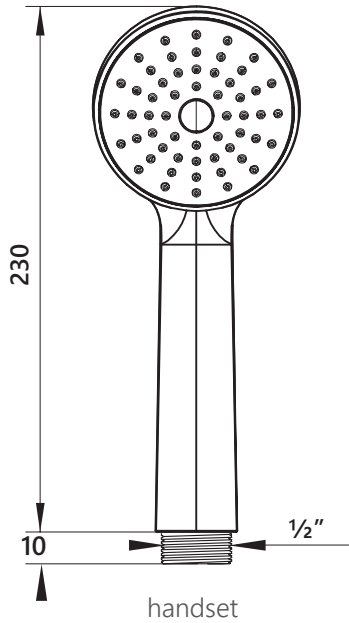

DIMENSIONAL DRAWING

Range: Oculus

Product Code: OC.132

Description: Deck mounted bath shower mixer with shower kit

All measurements are in mm

Kit includes 150cm shower hose

Drill hole diameter: 28mm

ARMERA