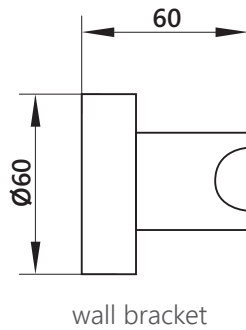

DIMENSIONAL DRAWING

Range: Oculus

Product Code: OC.132

Description: Deck mounted bath shower mixer with shower kit

All measurements are in mm

Kit includes 150cm shower hose

Drill hole diameter: 28mm

ARMERA