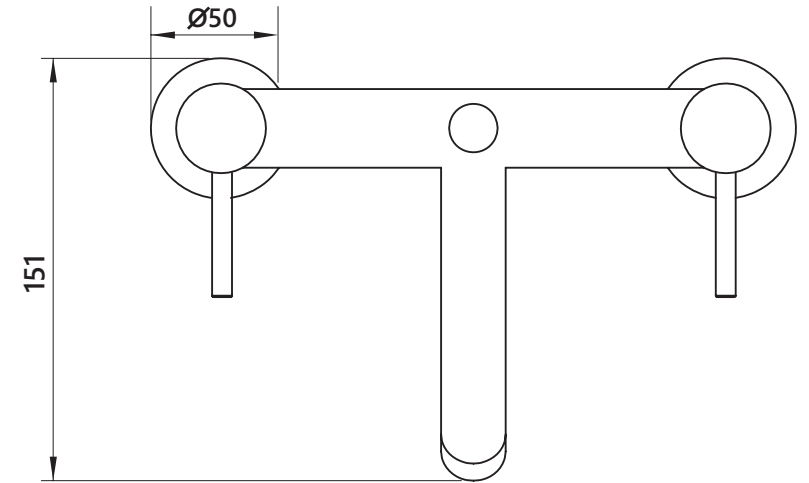

DIMENSIONAL DRAWING

Range: Oculus

Product Code: OC.132

Description: Deck mounted bath shower mixer with shower kit

All measurements are in mm

Kit includes 150cm shower hose

Drill hole diameter: 28mm

ARMERA