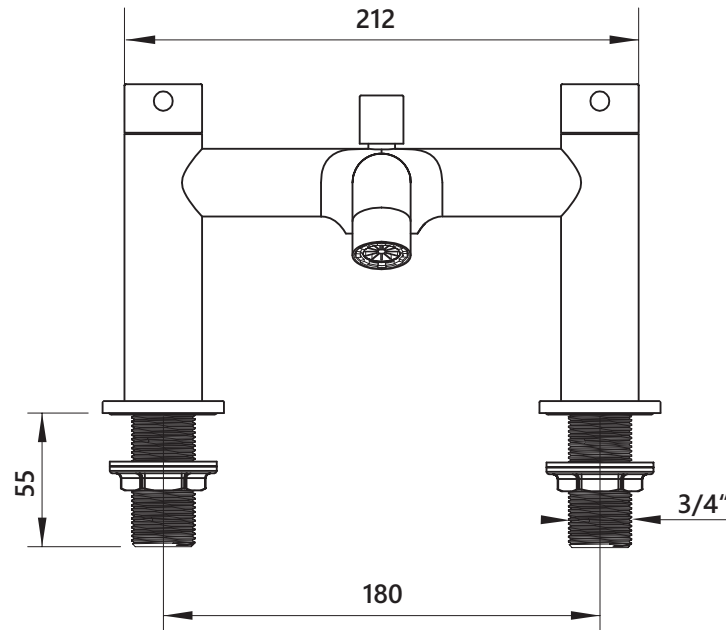

DIMENSIONAL DRAWING

Range: Oculus

Product Code: OC.132

Description: Deck mounted bath shower mixer with shower kit

All measurements are in mm

Kit includes 150cm shower hose

Drill hole diameter: 28mm

ARMERA