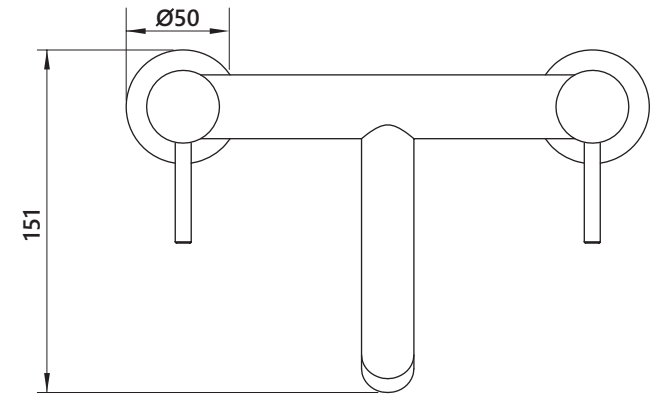

DIMENSIONAL DRAWING

Range: Oculus

Product Code: OC.122

Description: Deck mounted bath filler

All measurements are in mm

Drill hole diameter: 28mm

ARMERA

info@armera.co.uk
www.armera.co.uk