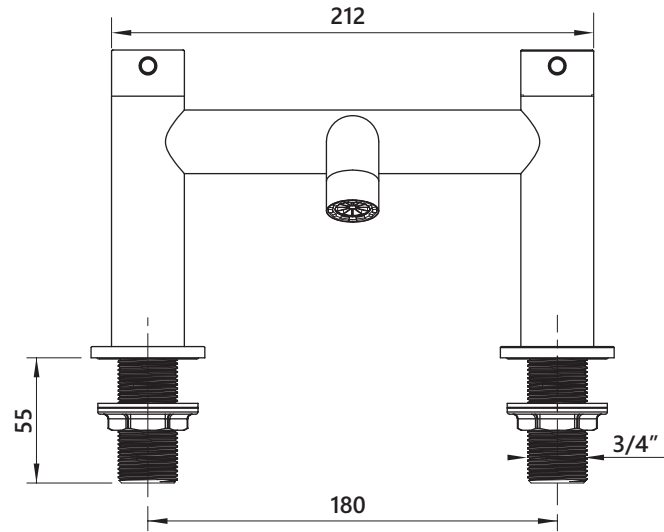

DIMENSIONAL DRAWING

Range: Oculus

Product Code: OC.122

Description: Deck mounted bath filler

All measurements are in mm

Drill hole diameter: 28mm

ARMERA

info@armera.co.uk
www.armera.co.uk