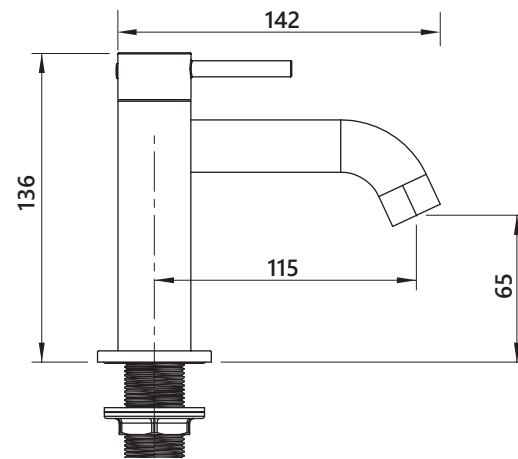

DIMENSIONAL DRAWING

Range: Oculus

Product Code: OC.122

Description: Deck mounted bath filler

All measurements are in mm

Drill hole diameter: 28mm

ARMERA

info@armera.co.uk
www.armera.co.uk