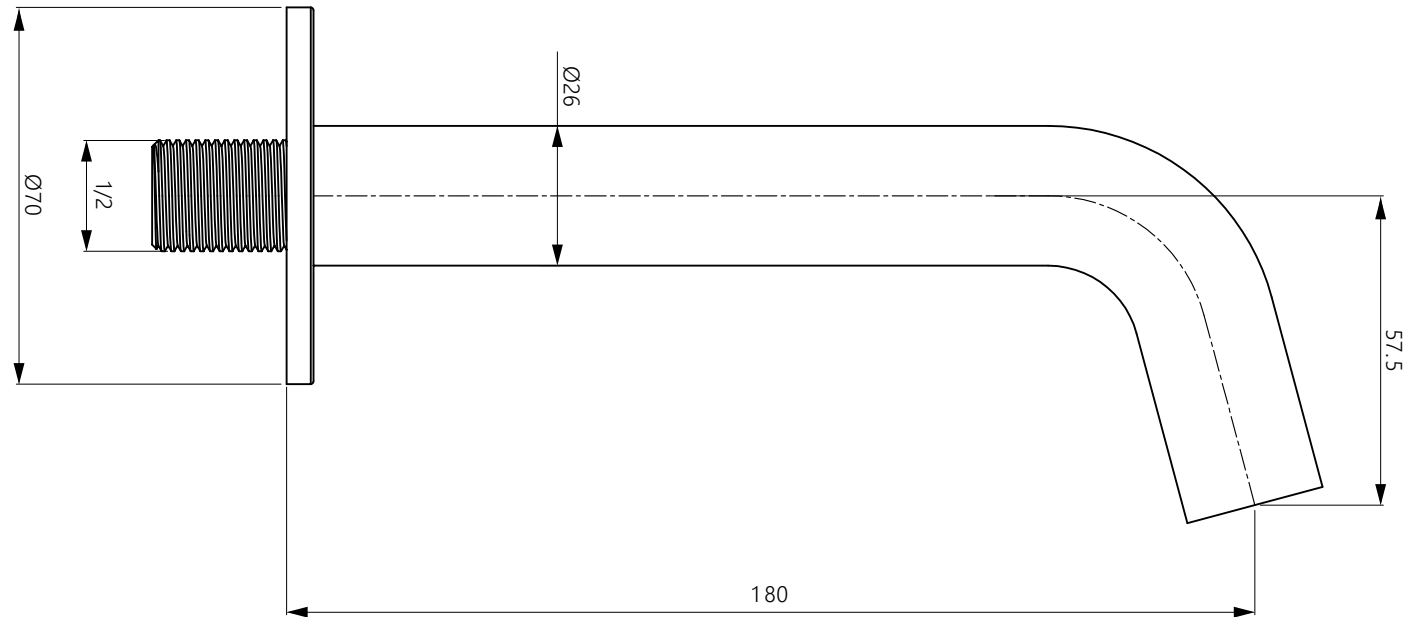

DIMENSIONAL DRAWING

Range: Oculus

Product Code: OC.120

Description: Oculus bath spout

All measurements are in mm

ARMERA®

info@armera.co.uk
www.armera.co.uk