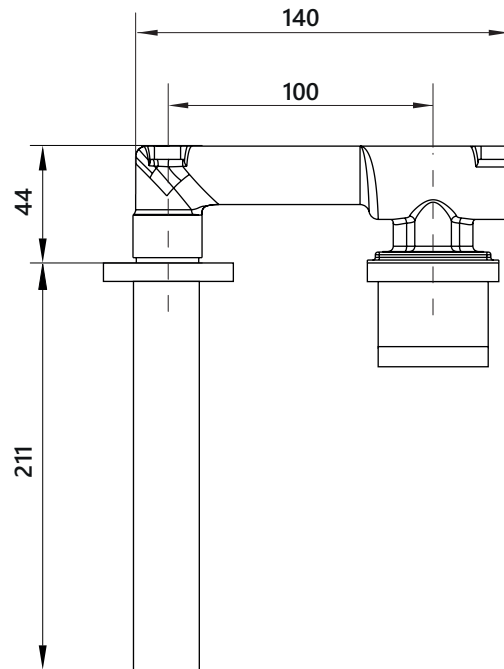

# DIMENSIONAL DRAWING

Range: Oculus

Product Code: OC.113

Description: Wall mounted basin mixer

All measurements are in mm