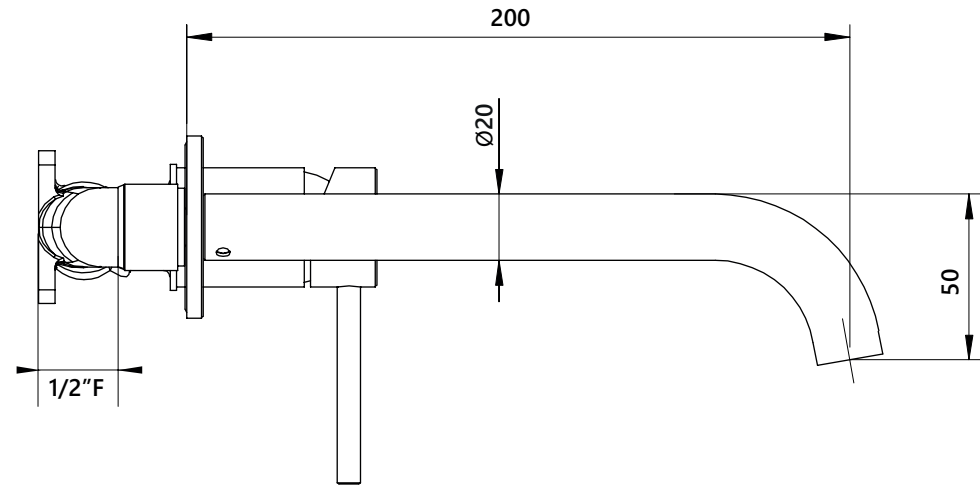

# DIMENSIONAL DRAWING

Range: Oculus

Product Code: OC.113

Description: Wall mounted basin mixer

All measurements are in mm