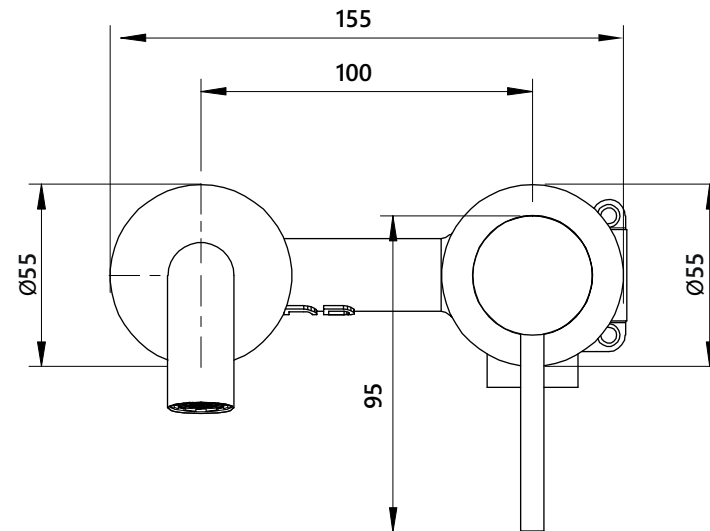

# DIMENSIONAL DRAWING

Range: Oculus

Product Code: OC.113

Description: Wall mounted basin mixer

All measurements are in mm