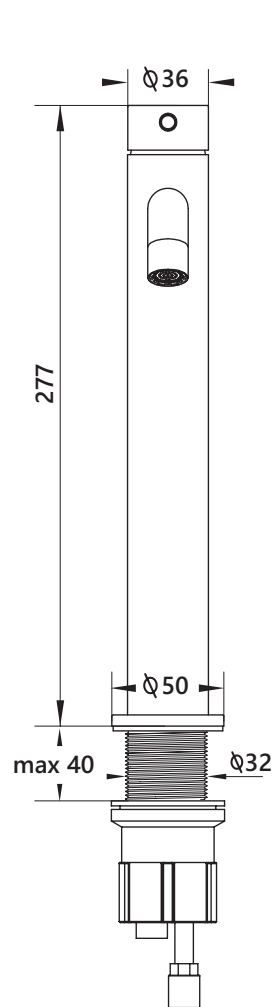

DIMENSIONAL DRAWING

Range: Oculus

Product Code: OC.111

Description: Extended single lever monobasin mixer with waste

All measurements are in mm

Supplied with:

Product Code: BW.210.66

Description: Basin waste with adaptable installation for click clack (push up/down) or free flow locked position. Suitable for slotted and unslotted basins.

Drill hole diameter: 35mm

ARMERA

info@armera.co.uk
www.armera.co.uk