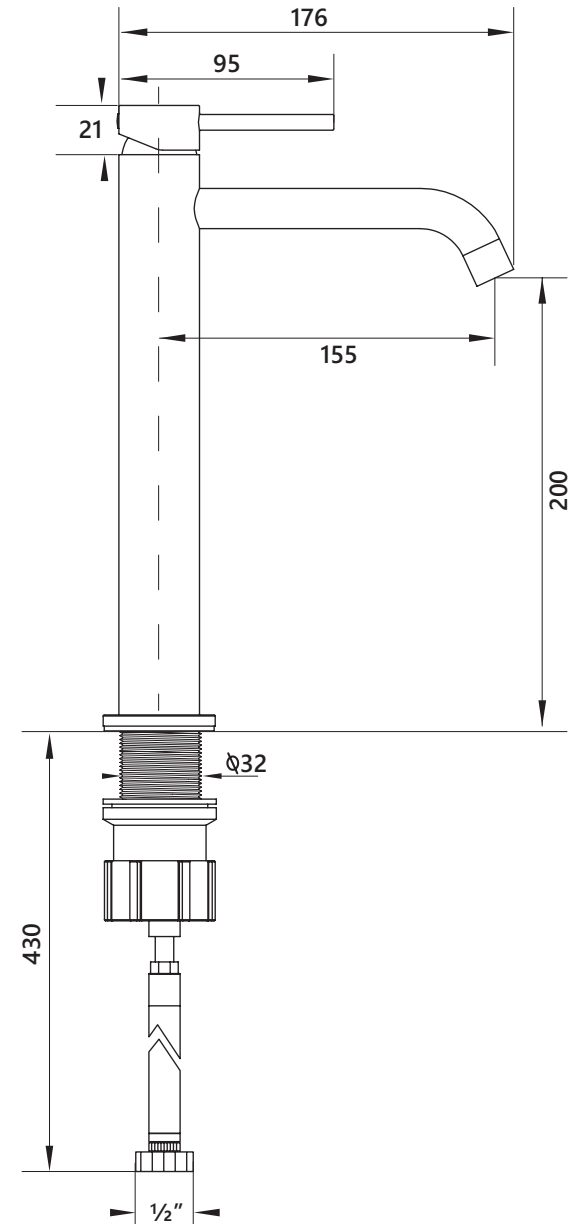

DIMENSIONAL DRAWING

Range: Oculus

Product Code: OC.111

Description: Extended single lever monobasin mixer with waste

All measurements are in mm

Supplied with:

Product Code: BW.210.66

Description: Basin waste with adaptable installation for click clack (push up/down) or free flow locked position. Suitable for slotted and unslotted basins.

Drill hole diameter: 35mm

ARMERA

info@armera.co.uk
www.armera.co.uk