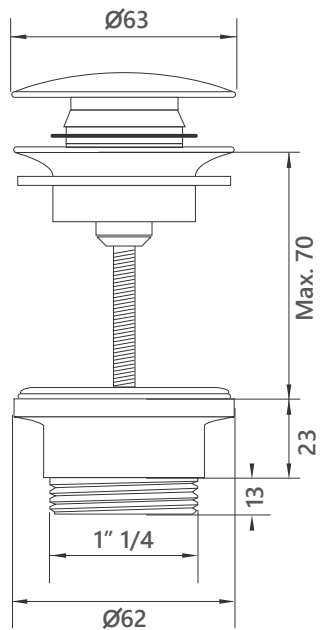

DIMENSIONAL DRAWING

Range: Oculus

Product Code: OC.111

Description: Extended single lever monobasin mixer with waste

All measurements are in mm

Supplied with:

Product Code: BW.210.66

Description: Basin waste with adaptable installation for click clack (push up/down) or free flow locked position. Suitable for slotted and unslotted basins.

Drill hole diameter: 35mm

ARMERA

info@armera.co.uk
www.armera.co.uk