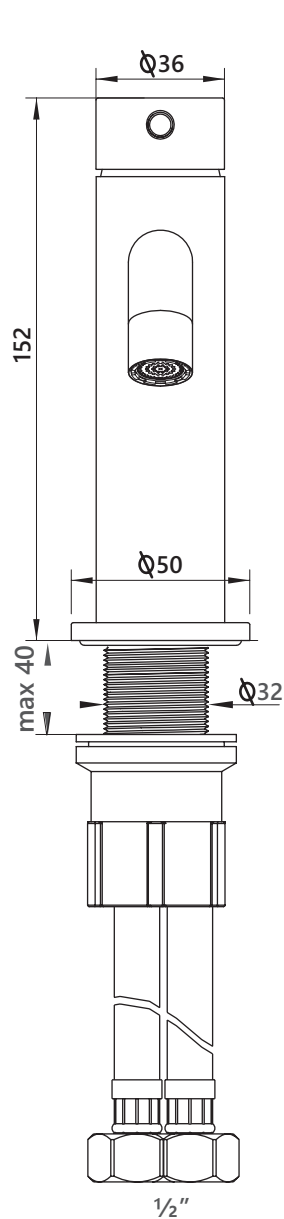

# DIMENSIONAL DRAWING

Range: Oculus

Product Code: OC.110

Description: Single lever monobasin mixer with waste

All measurements are in mm

## Supplied with:

Product Code: BW.210.66

Description: Basin waste with adaptable installation for click clack (push up/down) or free flow locked position. Suitable for slotted and unslotted basins.

Drill hole diameter: 35mm