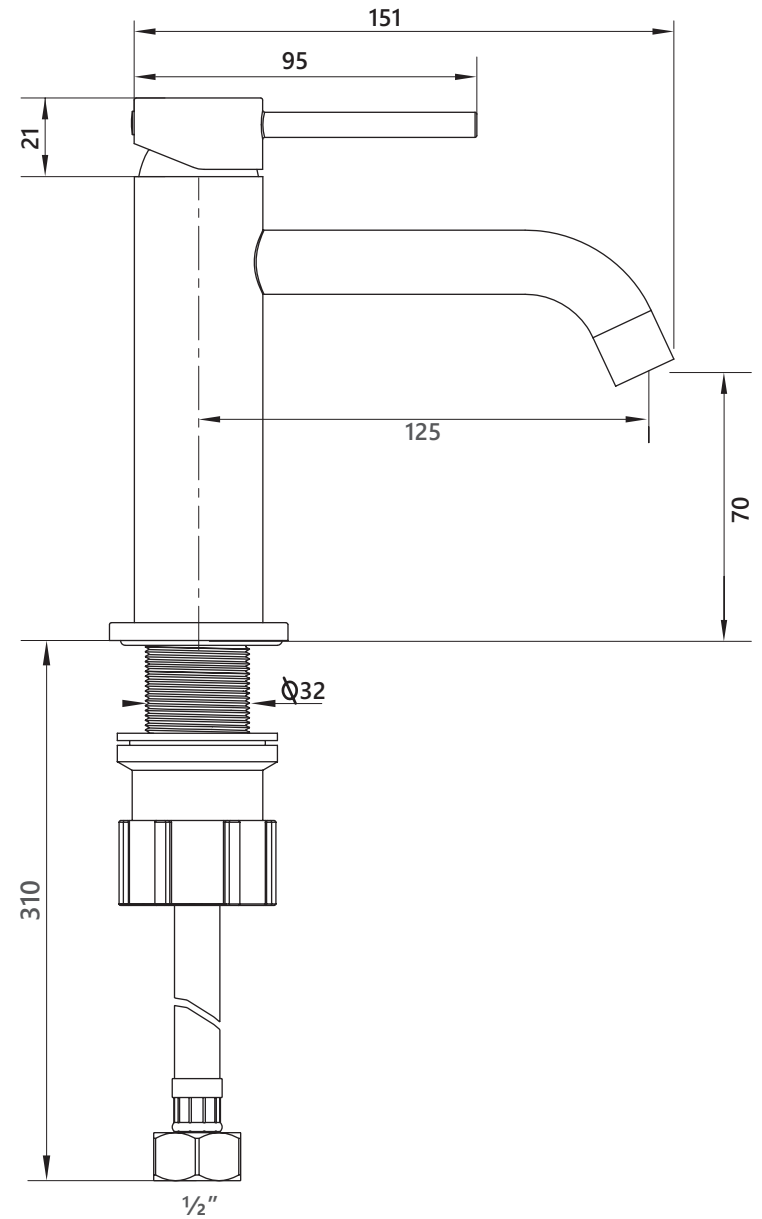

# DIMENSIONAL DRAWING

Range: Oculus

Product Code: OC.110

Description: Single lever monobasin mixer with waste

All measurements are in mm

## Supplied with:

Product Code: BW.210.66

Description: Basin waste with adaptable installation for click clack (push up/down) or free flow locked position. Suitable for slotted and unslotted basins.

Drill hole diameter: 35mm