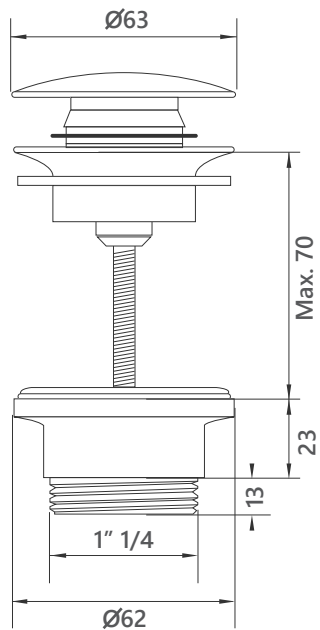

# DIMENSIONAL DRAWING

Range: Oculus

Product Code: OC.110

Description: Single lever monobasin mixer with waste

All measurements are in mm

## Supplied with:

Product Code: BW.210.66

Description: Basin waste with adaptable installation for click clack (push up/down) or free flow locked position. Suitable for slotted and unslotted basins.

Drill hole diameter: 35mm