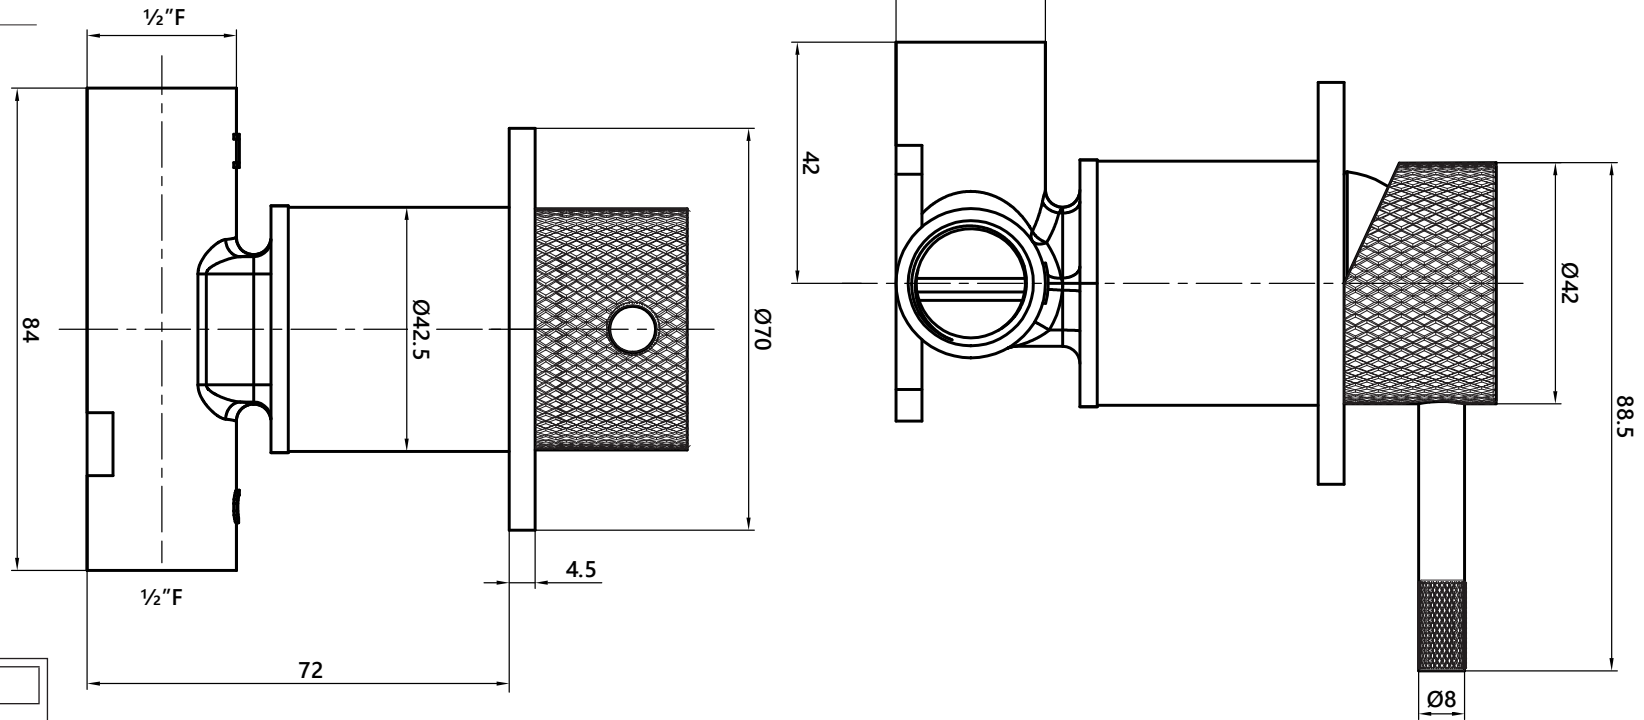

DIMENSIONAL DRAWING

Range: Maze

Product Code: MA.471

Description: Maze single lever manual wall mounted valve

All measurements are in mm

ARMERA®

info@armera.co.uk
www.armera.co.uk