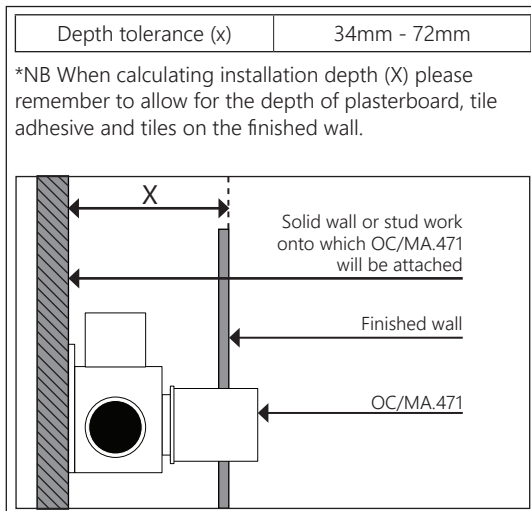

DIMENSIONAL DRAWING

Range: Maze

Product Code: MA.471

Description: Maze single lever manual wall mounted valve

All measurements are in mm

ARMERA®

info@armera.co.uk
www.armera.co.uk