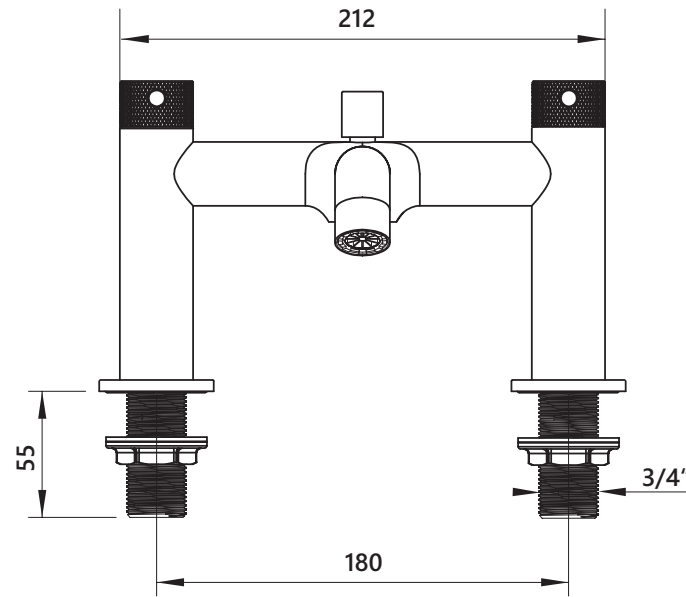

DIMENSIONAL DRAWING

Range: Maze

Product Code: MA.132

Description: Deck mounted bath
shower mixer with shower kit

All measurements are in mm

Kit includes 150cm shower hose

Drill hole diameter: 28mm

ARMERA