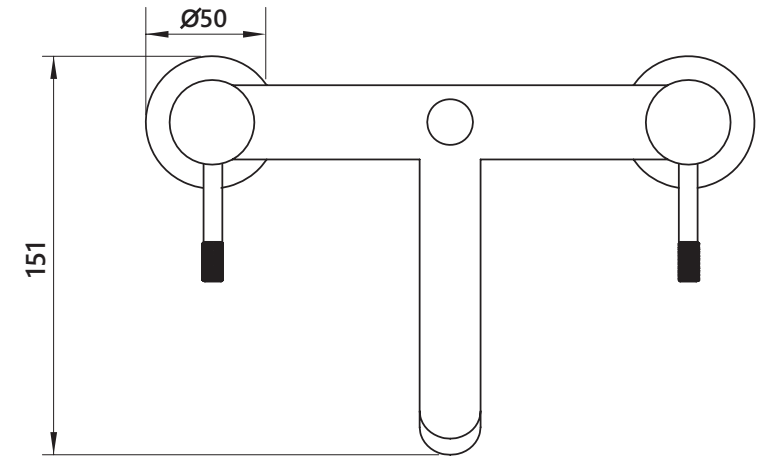

DIMENSIONAL DRAWING

Range: Maze

Product Code: MA.132

Description: Deck mounted bath
shower mixer with shower kit

All measurements are in mm

Kit includes 150cm shower hose

Drill hole diameter: 28mm

ARMERA