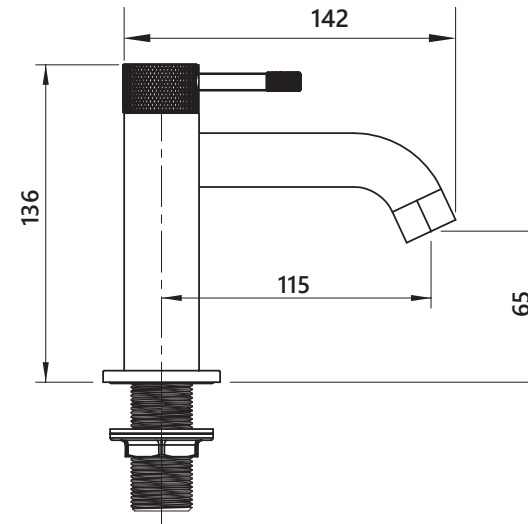

DIMENSIONAL DRAWING

Range: Maze

Product Code: MA.132

Description: Deck mounted bath
shower mixer with shower kit

All measurements are in mm

Kit includes 150cm shower hose

Drill hole diameter: 28mm

ARMERA