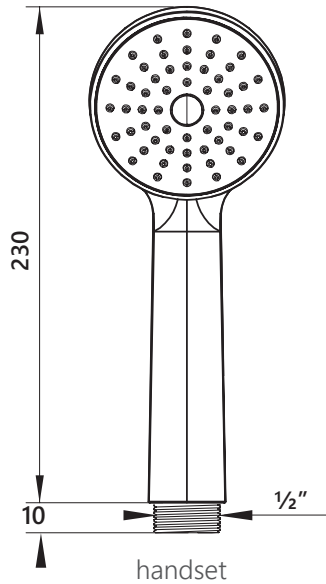

DIMENSIONAL DRAWING

Range: Maze

Product Code: MA.132

Description: Deck mounted bath
shower mixer with shower kit

All measurements are in mm

Kit includes 150cm shower hose

Drill hole diameter: 28mm

ARMERA