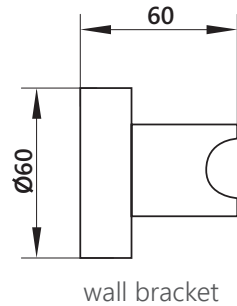

DIMENSIONAL DRAWING

Range: Maze

Product Code: MA.132

Description: Deck mounted bath
shower mixer with shower kit

All measurements are in mm

Kit includes 150cm shower hose

Drill hole diameter: 28mm

ARMERA