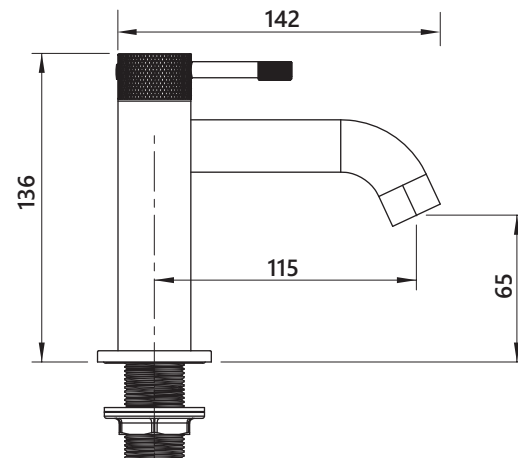

# DIMENSIONAL DRAWING

Range: Maze

Product Code: MA.122

Description: Deck mounted bath filler

All measurements are in mm

Drill hole diameter: 28mm