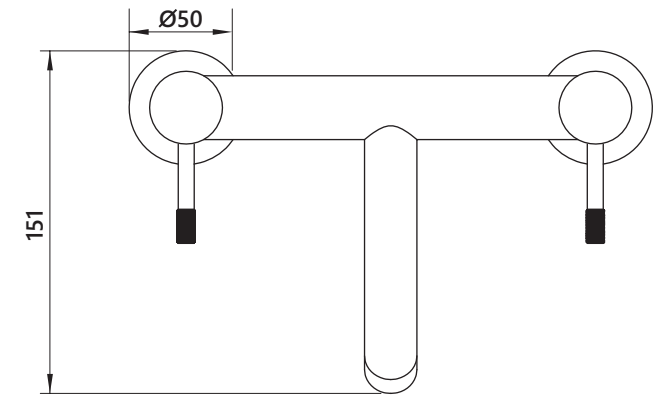

# DIMENSIONAL DRAWING

Range: Maze

Product Code: MA.122

Description: Deck mounted bath filler

All measurements are in mm

Drill hole diameter: 28mm