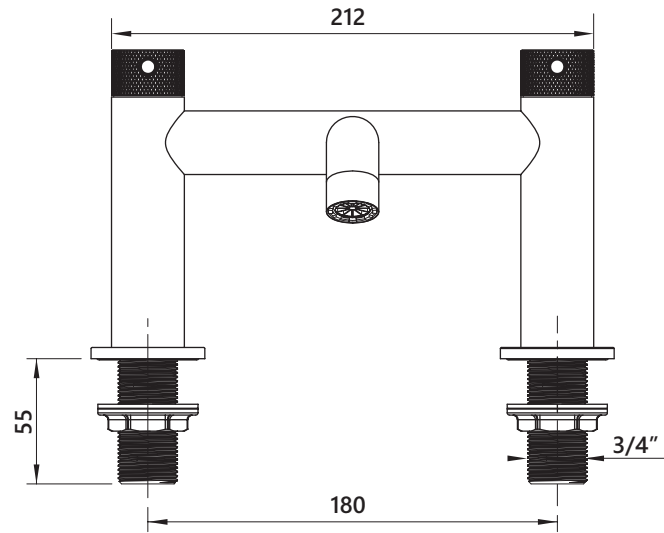

# DIMENSIONAL DRAWING

Range: Maze

Product Code: MA.122

Description: Deck mounted bath filler

All measurements are in mm

Drill hole diameter: 28mm