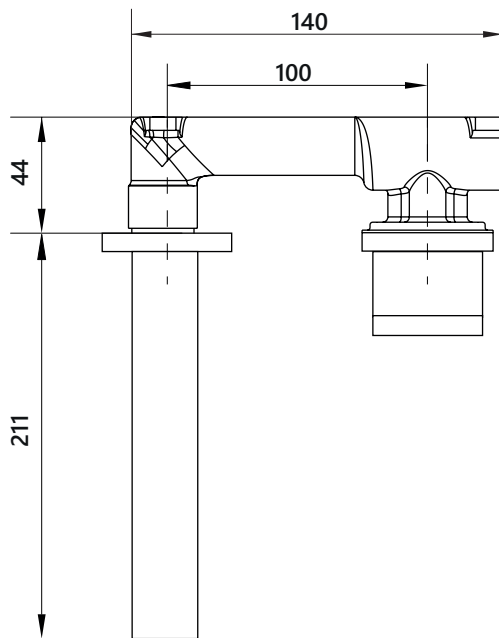

# DIMENSIONAL DRAWING

Range: Maze

Product Code: MA.113

Description: Wall mounted bath filler

All measurements are in mm