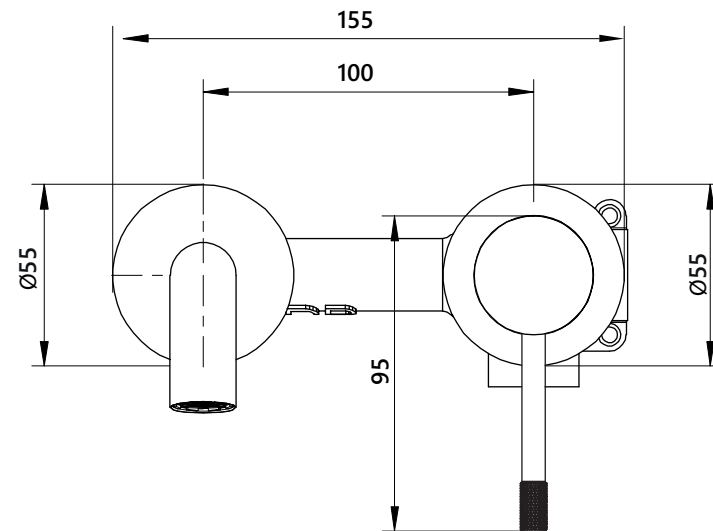

# DIMENSIONAL DRAWING

Range: Maze

Product Code: MA.113

Description: Wall mounted bath filler

All measurements are in mm