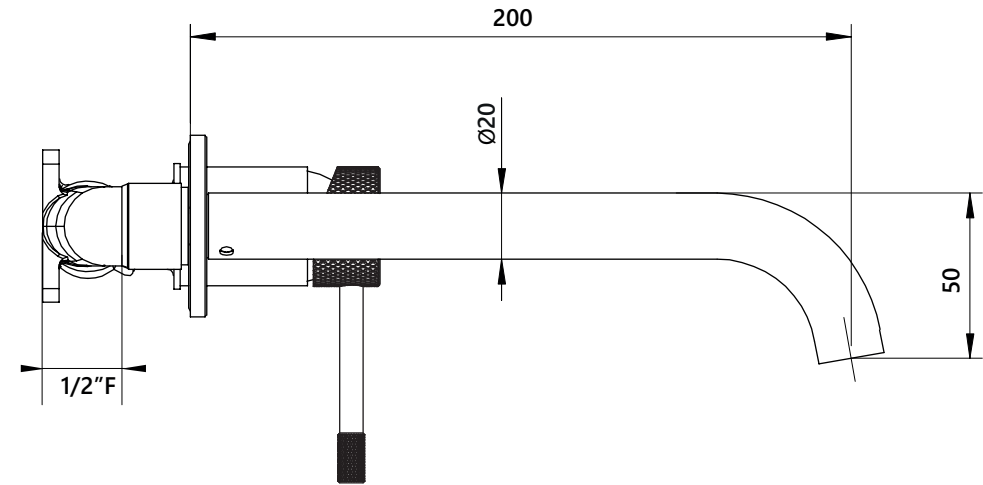

# DIMENSIONAL DRAWING

Range: Maze

Product Code: MA.113

Description: Wall mounted bath filler

All measurements are in mm