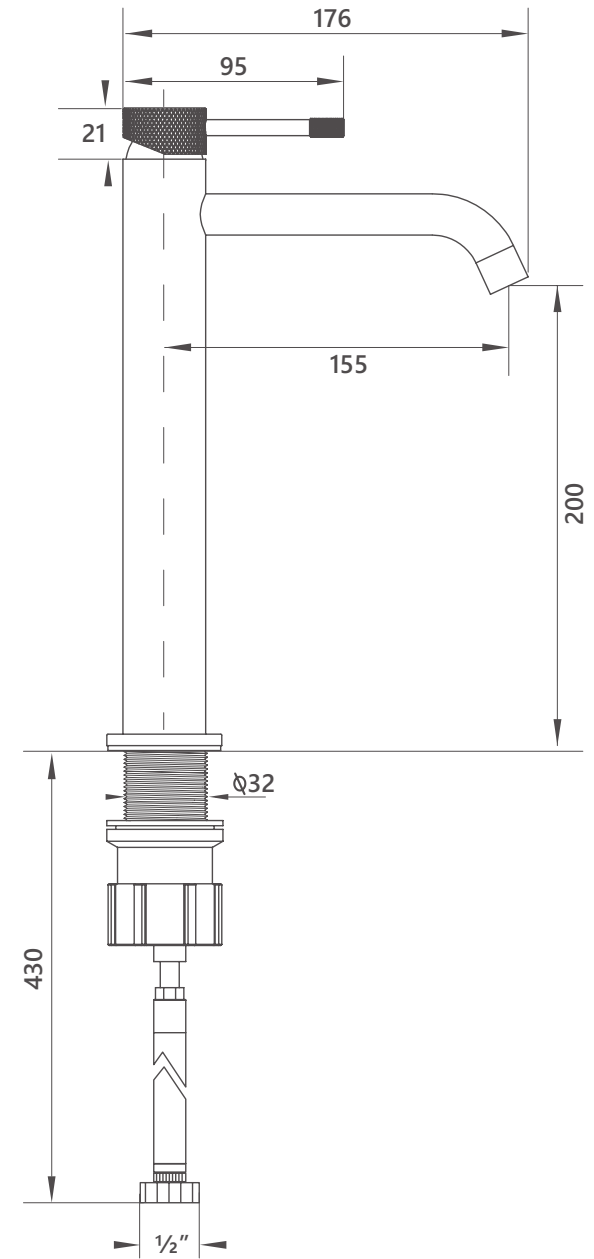

DIMENSIONAL DRAWING

Range: Maze

Product Code: MA.111

Description: Extended single lever monobasin mixer with waste

All measurements are in mm

Supplied with:

Product Code: BW.210.66

Description: Basin waste with adaptable installation for click clack (push up/down) or free flow locked position. Suitable for slotted and unslotted basins.

Drill hole diameter: 35mm

ARMERA

info@armera.co.uk
www.armera.co.uk