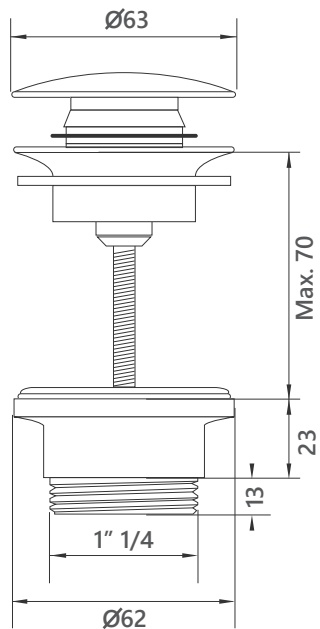

DIMENSIONAL DRAWING

Range: Maze

Product Code: MA.111

Description: Extended single lever monobasin mixer with waste

All measurements are in mm

Supplied with:

Product Code: BW.210.66

Description: Basin waste with adaptable installation for click clack (push up/down) or free flow locked position. Suitable for slotted and unslotted basins.

Drill hole diameter: 35mm

ARMERA

info@armera.co.uk
www.armera.co.uk