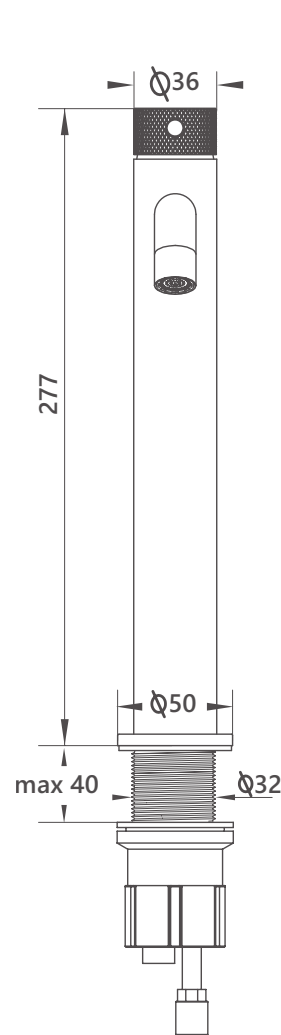

DIMENSIONAL DRAWING

Range: Maze

Product Code: MA.111

Description: Extended single lever monobasin mixer with waste

All measurements are in mm

Supplied with:

Product Code: BW.210.66

Description: Basin waste with adaptable installation for click clack (push up/down) or free flow locked position. Suitable for slotted and unslotted basins.

Drill hole diameter: 35mm

ARMERA

info@armera.co.uk
www.armera.co.uk