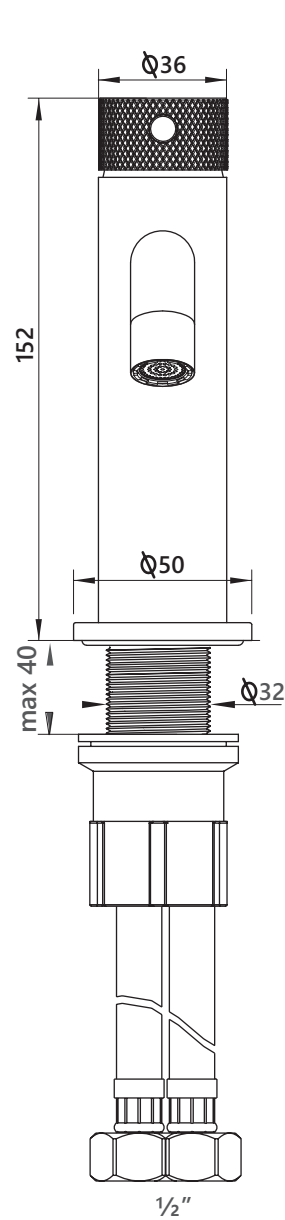

# DIMENSIONAL DRAWING

Range: Maze

Product Code: MA.110

Description: Single lever monobasin with waste

All measurements are in mm

## Supplied with:

Product Code: BW.210.66

Description: Basin waste with adaptable installation for click clack (push up/down) or free flow locked position. Suitable for slotted and unslotted basins.

Drill hole diameter: 35mm