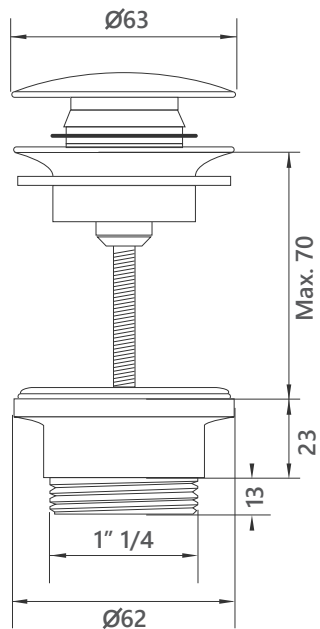

# DIMENSIONAL DRAWING

Range: Maze

Product Code: MA.110

Description: Single lever monobasin with waste

All measurements are in mm

## Supplied with:

Product Code: BW.210.66

Description: Basin waste with adaptable installation for click clack (push up/down) or free flow locked position. Suitable for slotted and unslotted basins.

Drill hole diameter: 35mm