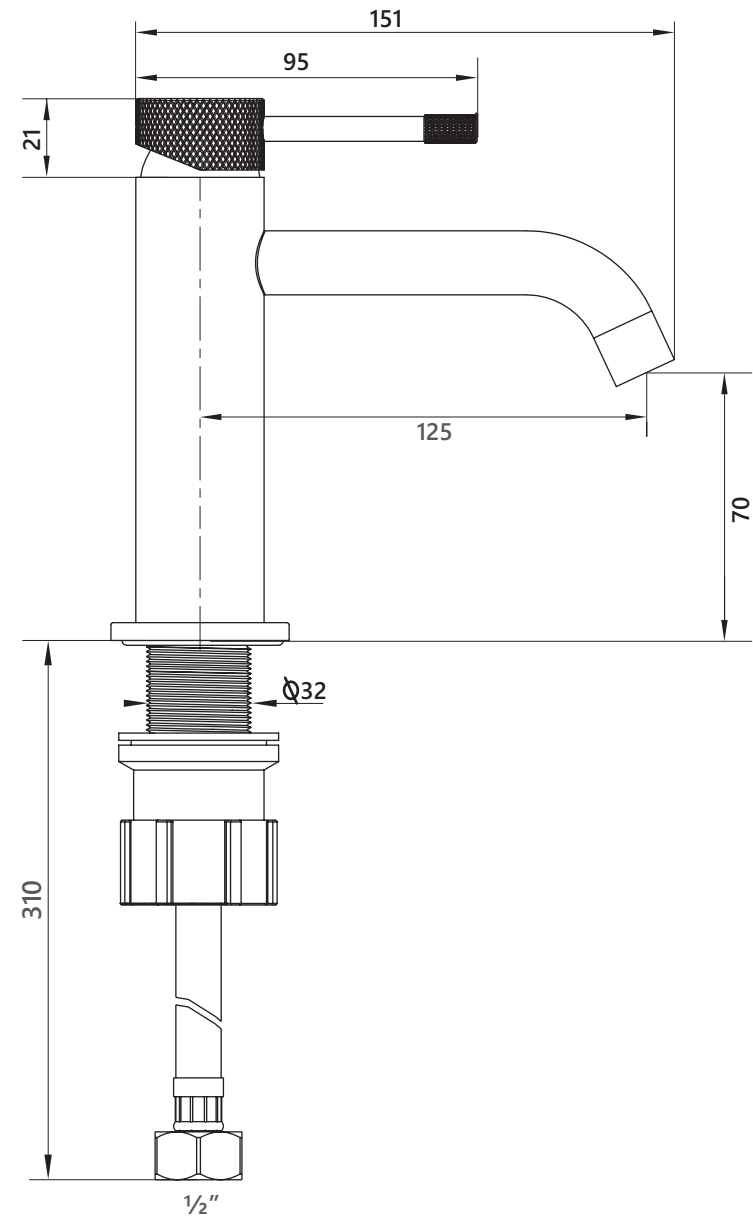

# DIMENSIONAL DRAWING

Range: Maze

Product Code: MA.110

Description: Single lever monobasin with waste

All measurements are in mm

## Supplied with:

Product Code: BW.210.66

Description: Basin waste with adaptable installation for click clack (push up/down) or free flow locked position. Suitable for slotted and unslotted basins.

Drill hole diameter: 35mm