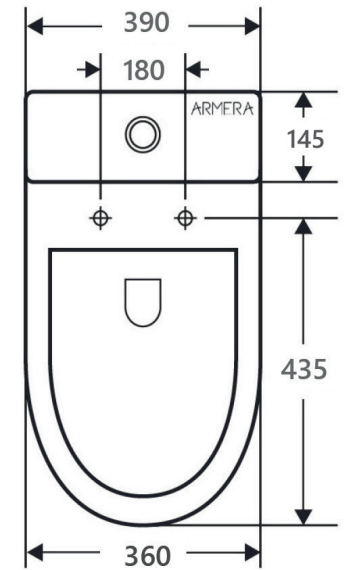

DIMENSIONAL DRAWING

Range: Lagoon

Product Code: LG.811.CL, CR or CB

Description: Comfort height close coupled WC with left or right side cut out

All measurements are in mm

FRONT VIEW

ARMERA®

info@armera.co.uk
www.armera.co.uk