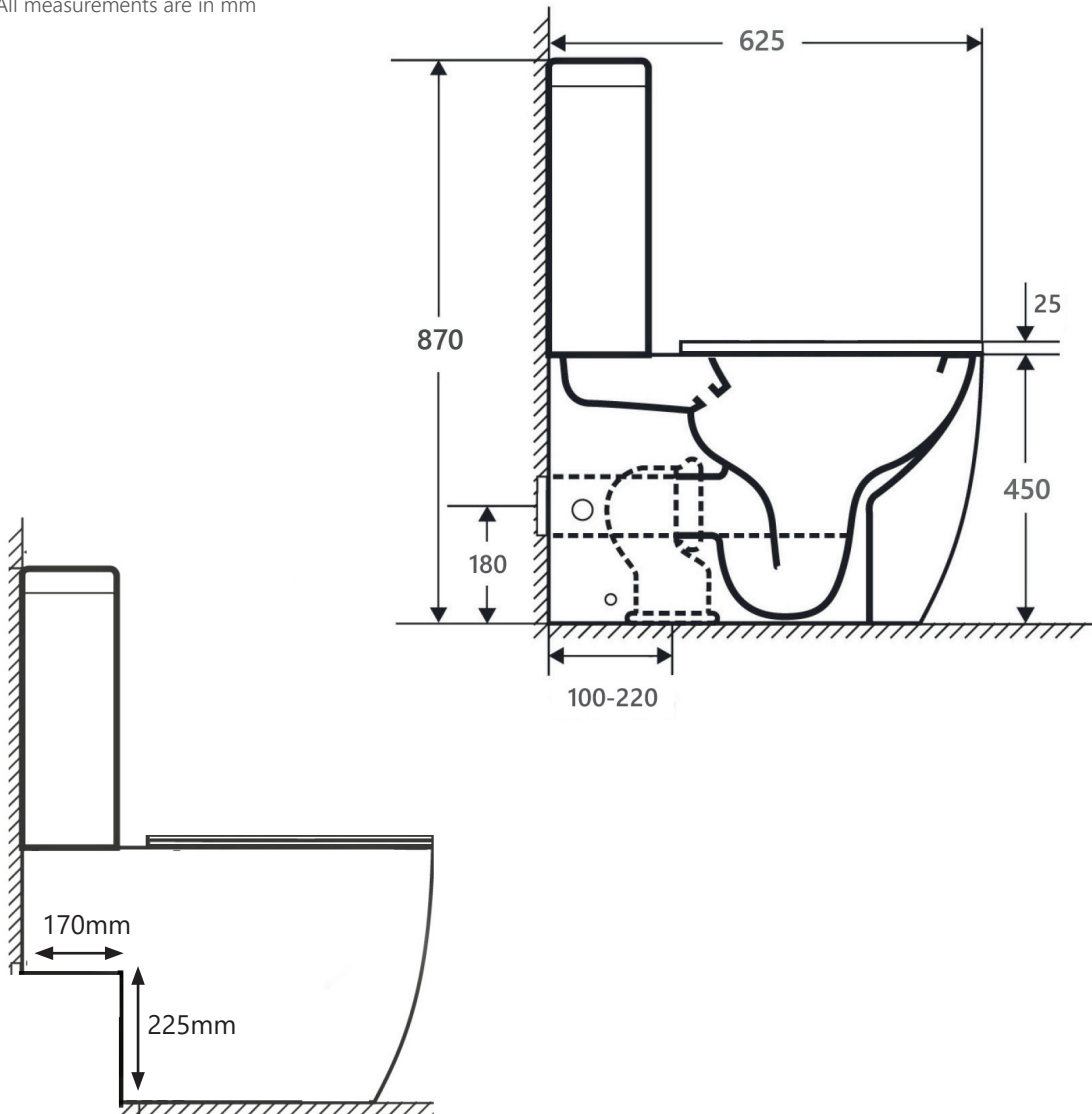

DIMENSIONAL DRAWING

Range: Lagoon

Product Code: LG.811.CL, CR or CB

Description: Comfort height close coupled WC with left or right side cut out

All measurements are in mm

FRONT VIEW

ARMERA®

info@armera.co.uk
www.armera.co.uk