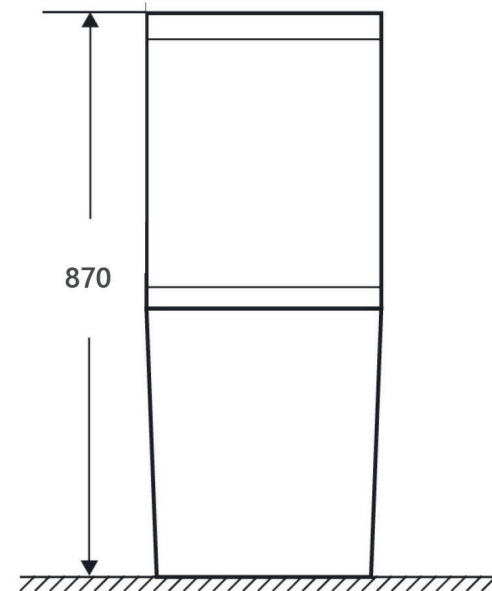

DIMENSIONAL DRAWING

Range: Lagoon

Product Code: LG.811.CL, CR or CB

Description: Comfort height close coupled WC with left or right side cut out

All measurements are in mm

FRONT VIEW

ARMERA®

info@armera.co.uk
www.armera.co.uk