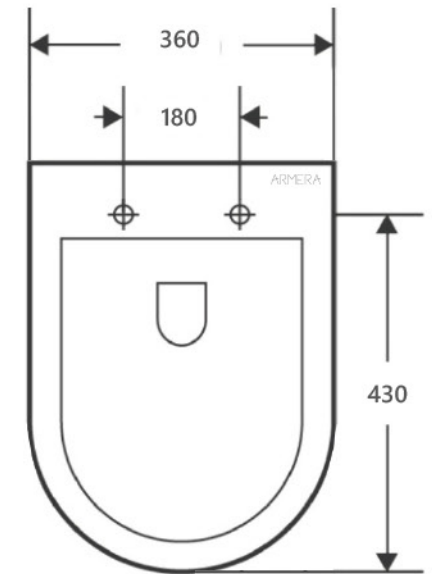

DIMENSIONAL DRAWING

Range: Lagoon

Product Code: LG.713

Description: Wall hung WC

All measurements are in mm

ARMERA

info@armera.co.uk
www.armera.co.uk