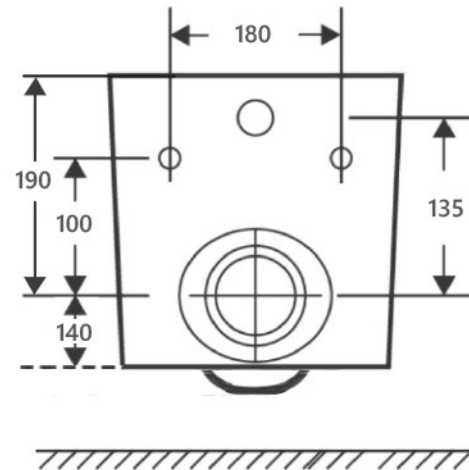

DIMENSIONAL DRAWING

Range: Lagoon

Product Code: LG.713

Description: Wall hung WC

All measurements are in mm

ARMERA

info@armera.co.uk
www.armera.co.uk