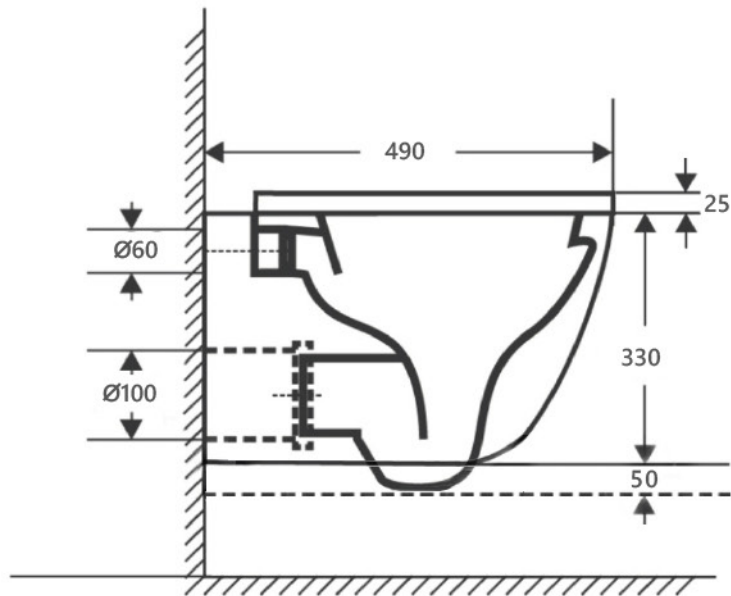

DIMENSIONAL DRAWING

Range: Lagoon

Product Code: LG.713

Description: Wall hung WC

All measurements are in mm

ARMERA

info@armera.co.uk
www.armera.co.uk