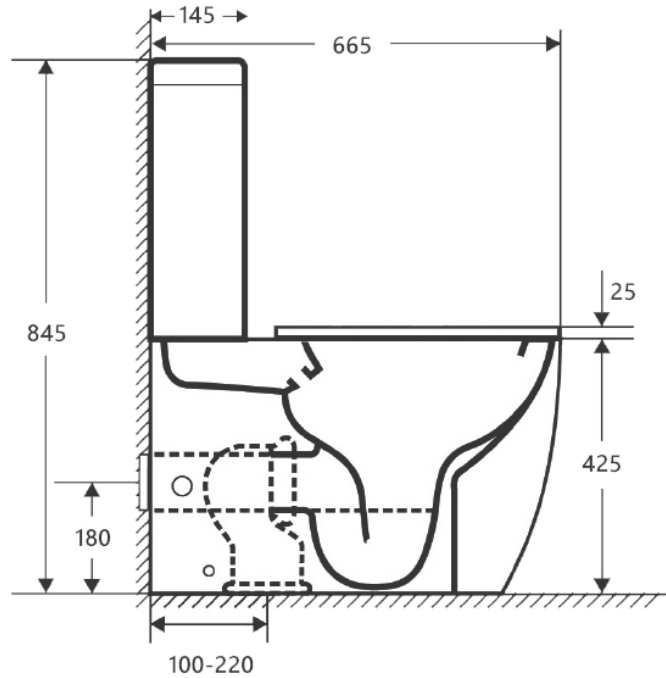

DIMENSIONAL DRAWING

Range: Lagoon

Product Code: LG.711.CB

Description: Close coupled WC with both sides cut out to specific size.

All measurements are in mm

FRONT VIEW

ARMERA®

info@armera.co.uk
www.armera.co.uk