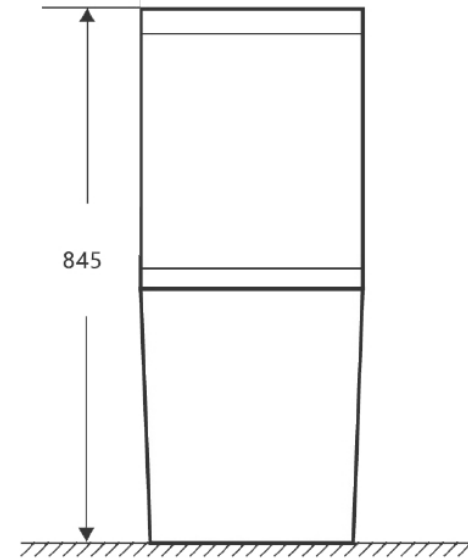

DIMENSIONAL DRAWING

Range: Lagoon

Product Code: LG.711.CB

Description: Close coupled WC with both sides cut out to specific size.

All measurements are in mm

FRONT VIEW

ARMERA®

info@armera.co.uk
www.armera.co.uk