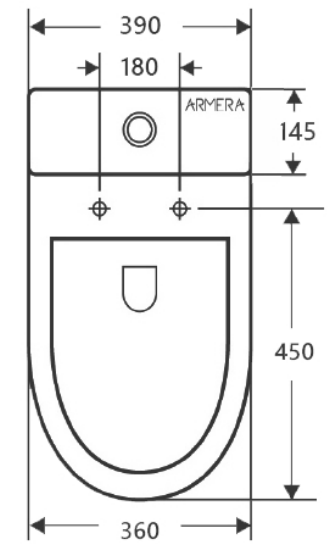

DIMENSIONAL DRAWING

Range: Lagoon

Product Code: LG.711.CB

Description: Close coupled WC with both sides cut out to specific size.

All measurements are in mm

FRONT VIEW

ARMERA®

info@armera.co.uk
www.armera.co.uk