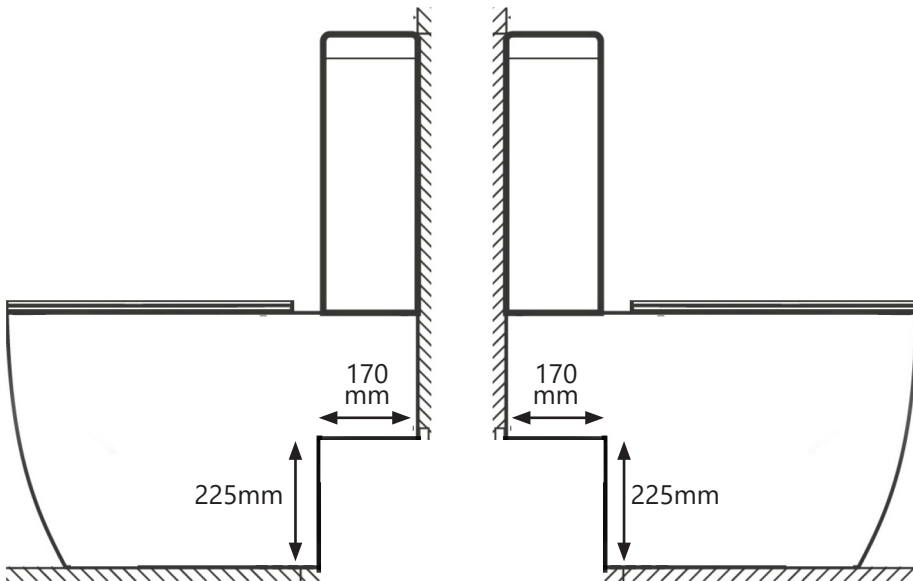

DIMENSIONAL DRAWING

Range: Lagoon

Product Code: LG.711.CB

Description: Close coupled WC with both sides cut out to specific size.

All measurements are in mm

FRONT VIEW

ARMERA®

info@armera.co.uk
www.armera.co.uk