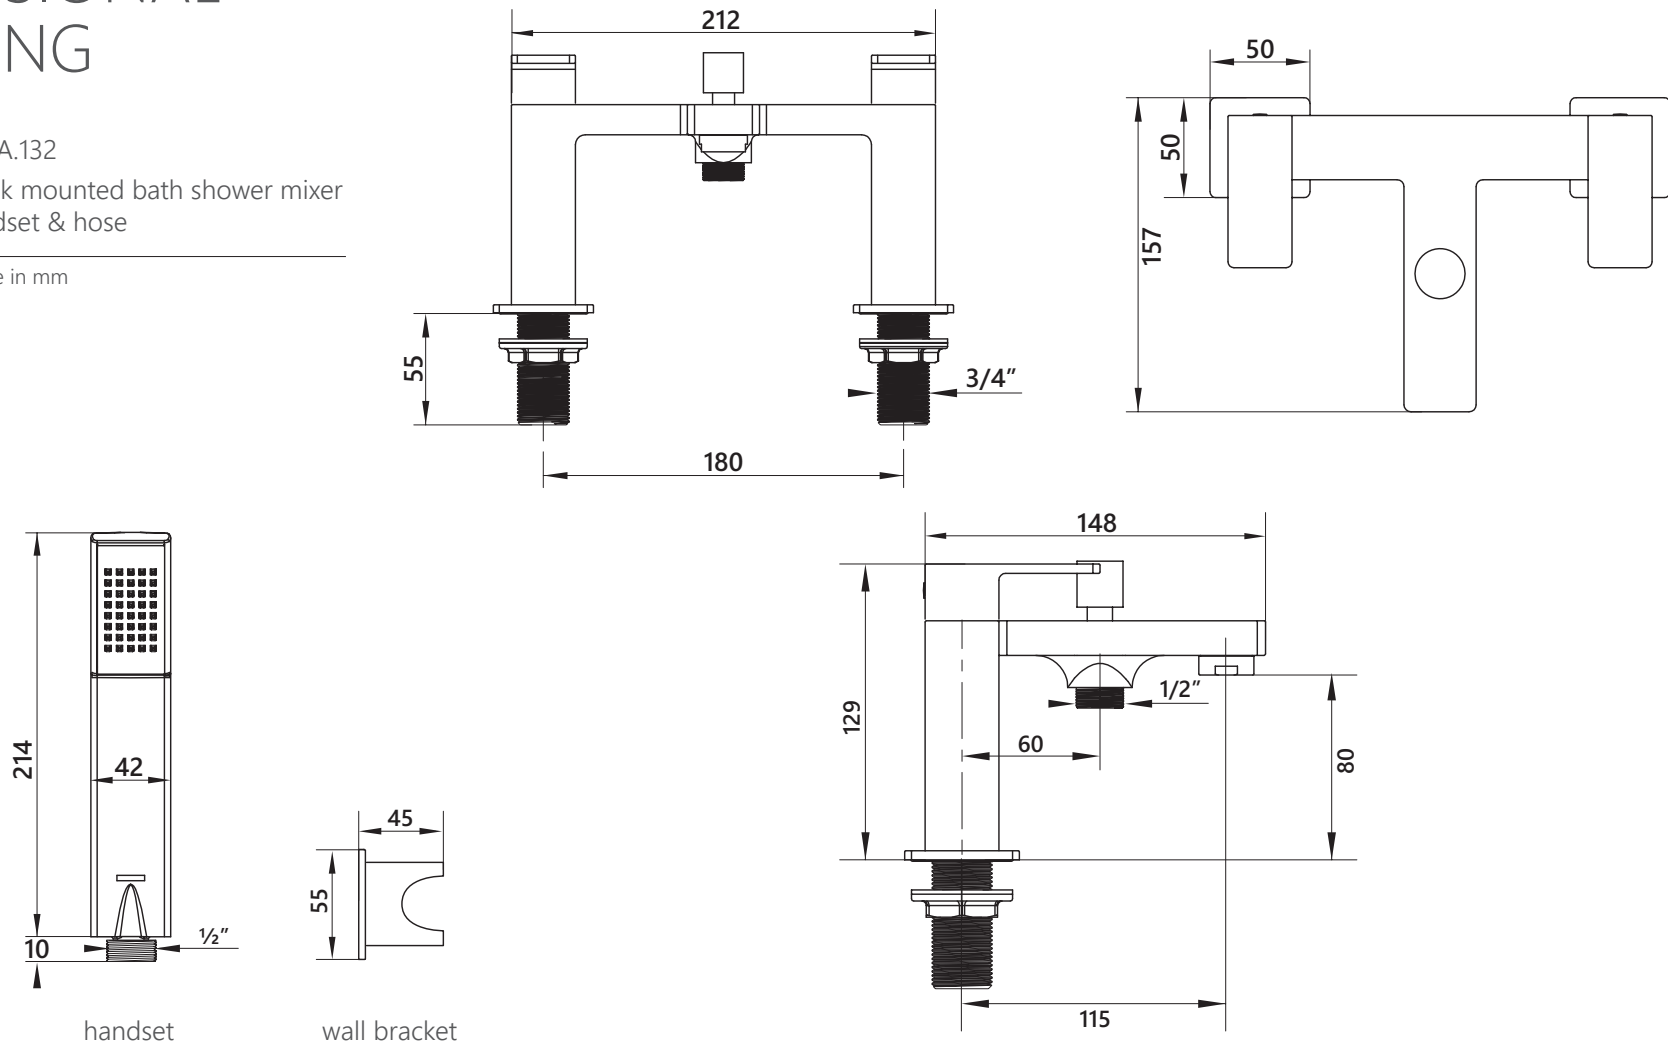

DIMENSIONAL DRAWING

Range: Latitude

Product Code: LA.132

Description: Deck mounted bath shower mixer
with shower handset & hose

All measurements are in mm

handset

wall bracket

Kit includes 150cm shower hose

Drill hole diameter: 28mm

ARMERA

info@armera.co.uk
www.armera.co.uk