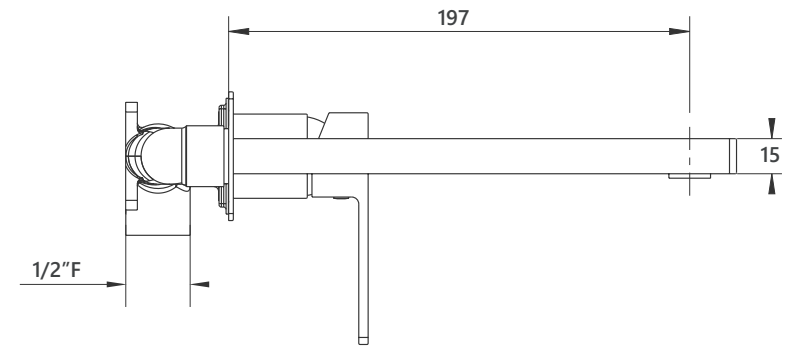

DIMENSIONAL DRAWING

Range: Latitude

Product Code: LA.113

Description: Wall mounted basin mixer

All measurements are in mm

ARMERA

info@armera.co.uk
www.armera.co.uk