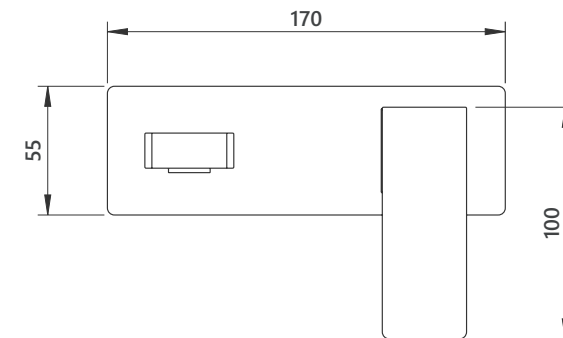

DIMENSIONAL DRAWING

Range: Latitude

Product Code: LA.113

Description: Wall mounted basin mixer

All measurements are in mm

ARMERA

info@armera.co.uk
www.armera.co.uk