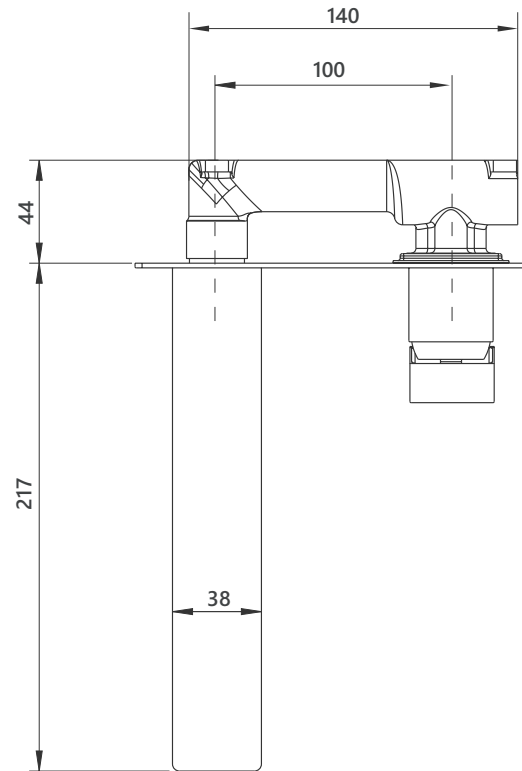

DIMENSIONAL DRAWING

Range: Latitude

Product Code: LA.113

Description: Wall mounted basin mixer

All measurements are in mm

ARMERA

info@armera.co.uk
www.armera.co.uk